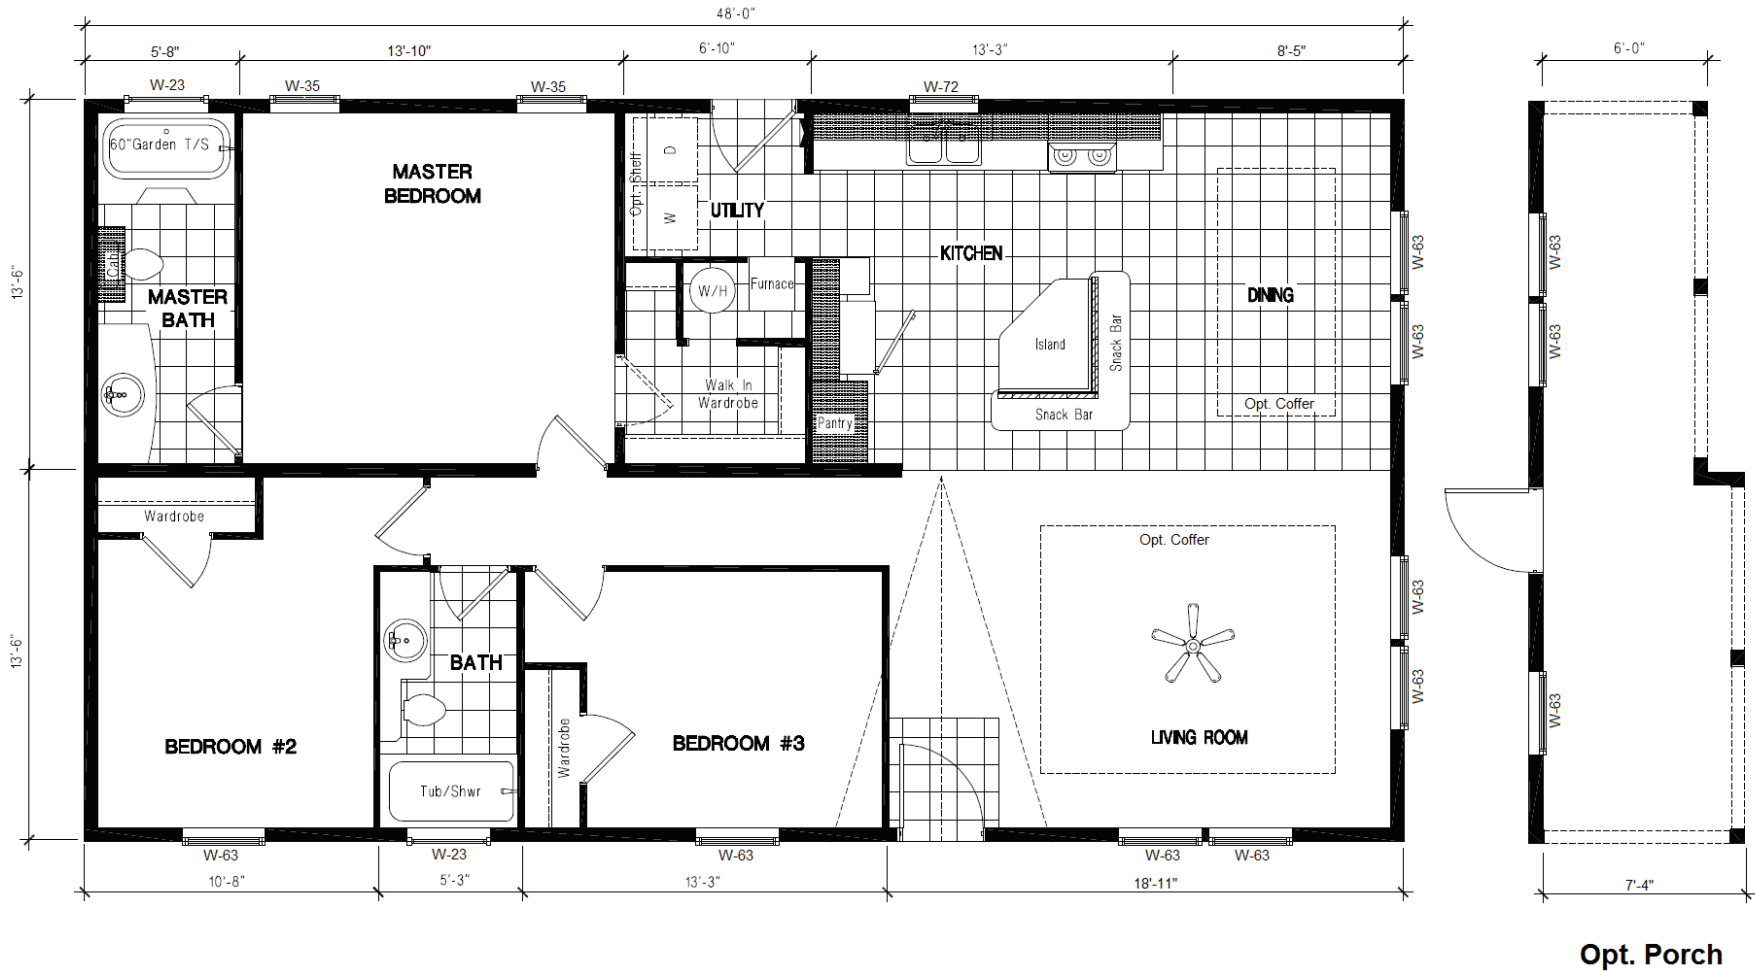

**INS 482F 27x48 1,296 sq. ft.**

**INSPIRATION SERIES**

**HEMLOCK 27x48 INS 482F**  
 3 Bedroom, 2 Bath - 1,296 SQ. FT.

**Columbia**  
 MANUFACTURED HOMES

1361 West 2nd Street, The Dalles, OR 97058 • Phone: 541-296-7070 • Toll free: 877 856-4663  
 Email: homes@gorge.net • Website: www.columbiamfghomes.com