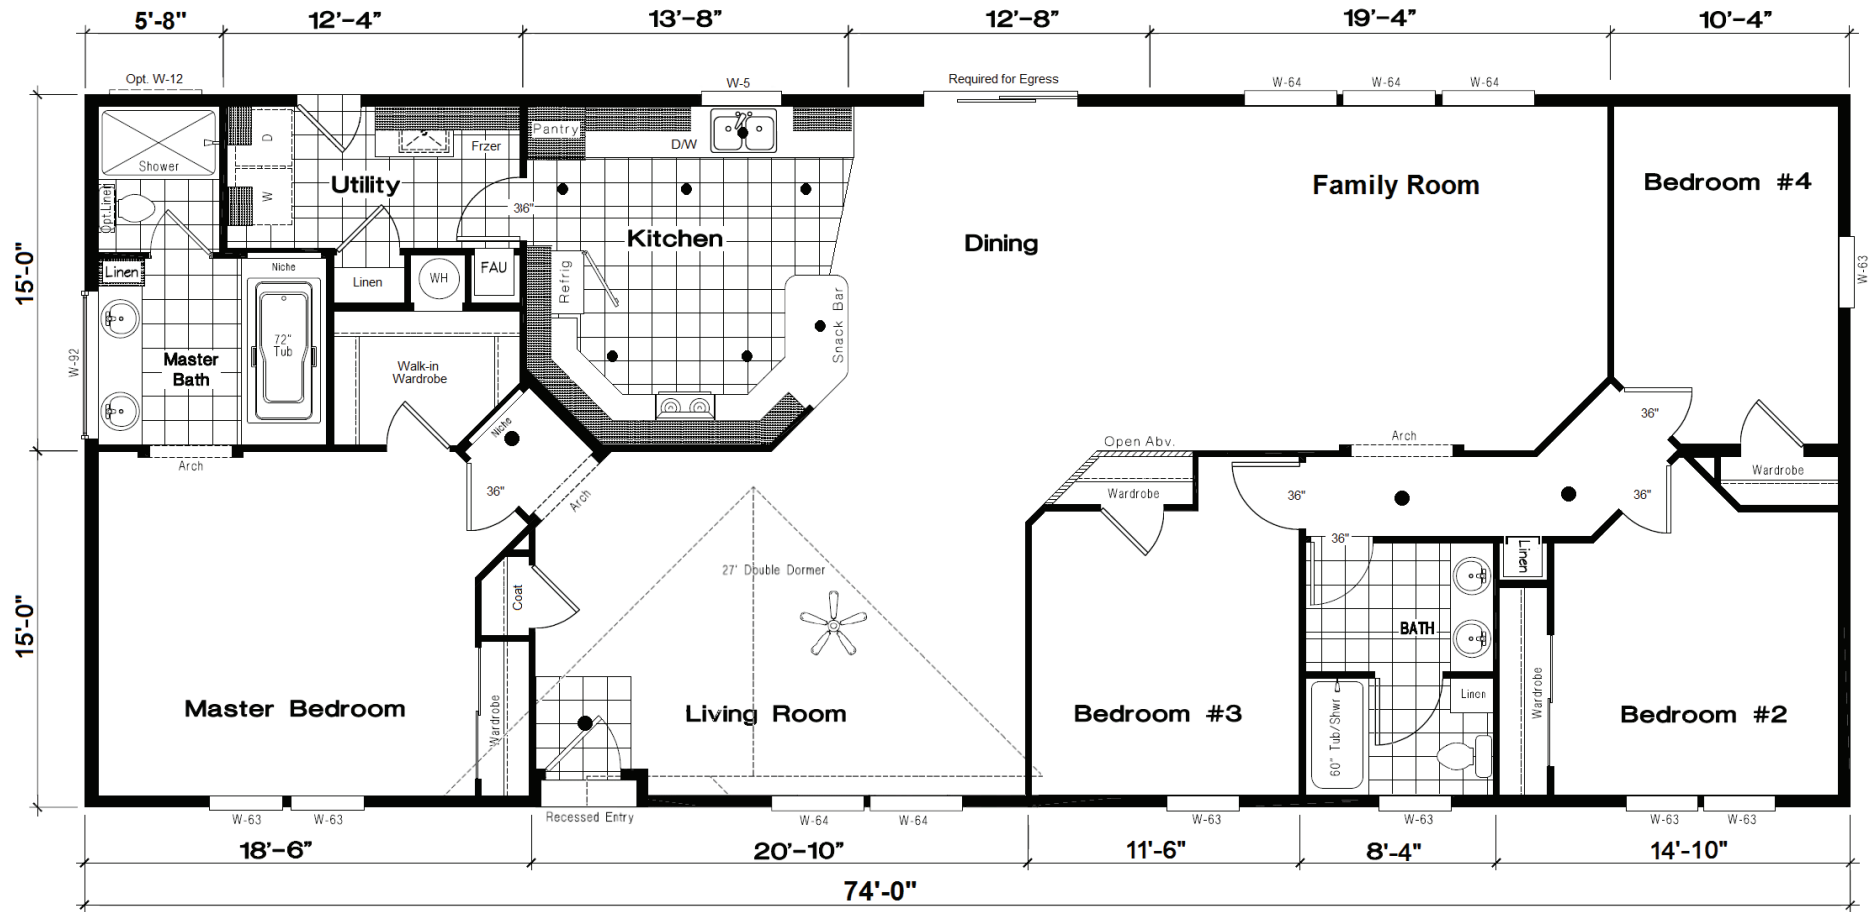

GSP 742G 30x74 2,220 sq. ft.

PLATINUM SERIES

PLATINUM SERIES 30x74 GSP 742G

FOUR BEDROOM, TWO BATH - 2,220 SQ. FT.

30' WIDE

Columbia
MANUFACTURED HOMES

1361 West 2nd Street, The Dalles, OR 97058 • Phone: 541-296-7070 • Toll free: 877 856-4663
Email: homes@gorge.net • Website: www.columbiamfghomes.com

Golden West

THE PLATINUM STANDARD

PLATINUM STANDARD FEATURES

EXTERIOR FEATURES

- Energy Star / Eco-Green
- Shingles – 25yr
- Roof Load – 30#
- Eaves 10” (30’ wide) 14” (27’ wide)
- Roof Pitch – 3:12
- 4” Set-Back Frame
- Interior Walls, 2x4
- Exterior Wall, 2x6 16” OC
- Floor Joist, 2x8 16” OC
- Painted Front Door
- Hose Bib, (2) / GFI Exterior, (2)
- 9-Lite Rear Door (Per Plan)
- Lap / Board & Batt Siding T/O
- Window Trim 5/4”
- Double Gable 27’ (Per Model)
- Recessed Entry (Per Model)
- Whole House Wrap
- Low-E / Argon Dual Pane Windows

MASTER BATH FEATURES

- Lavy Cabinet Height 36”
- Towel and Tissue Holders
- Double China Sinks
- Bank of Drawers & Linen Storage
- Ceramic/Glass B-Splash (Level #1)
- Ceramic Edge
- 60” Fiberglass Shower w/ Enclosure
- Privacy Toilet Area (Per Model)
- Soaking Tub (Per Model)
- Shut-Off Valves, Toilets and Sinks

GUEST BATH(S) FEATURES

- Lavy Cabinet Height 36”
- Towel and Tissue Holders
- China Sink
- Bank of Drawers & Linen Storage
- Ceramic/Glass B-Splash (Level #1)
- Ceramic Edge
- 60” Fiberglass Tub/Shower
- Curved Shower Rod
- Shut-Off Valves, Toilets and Sinks