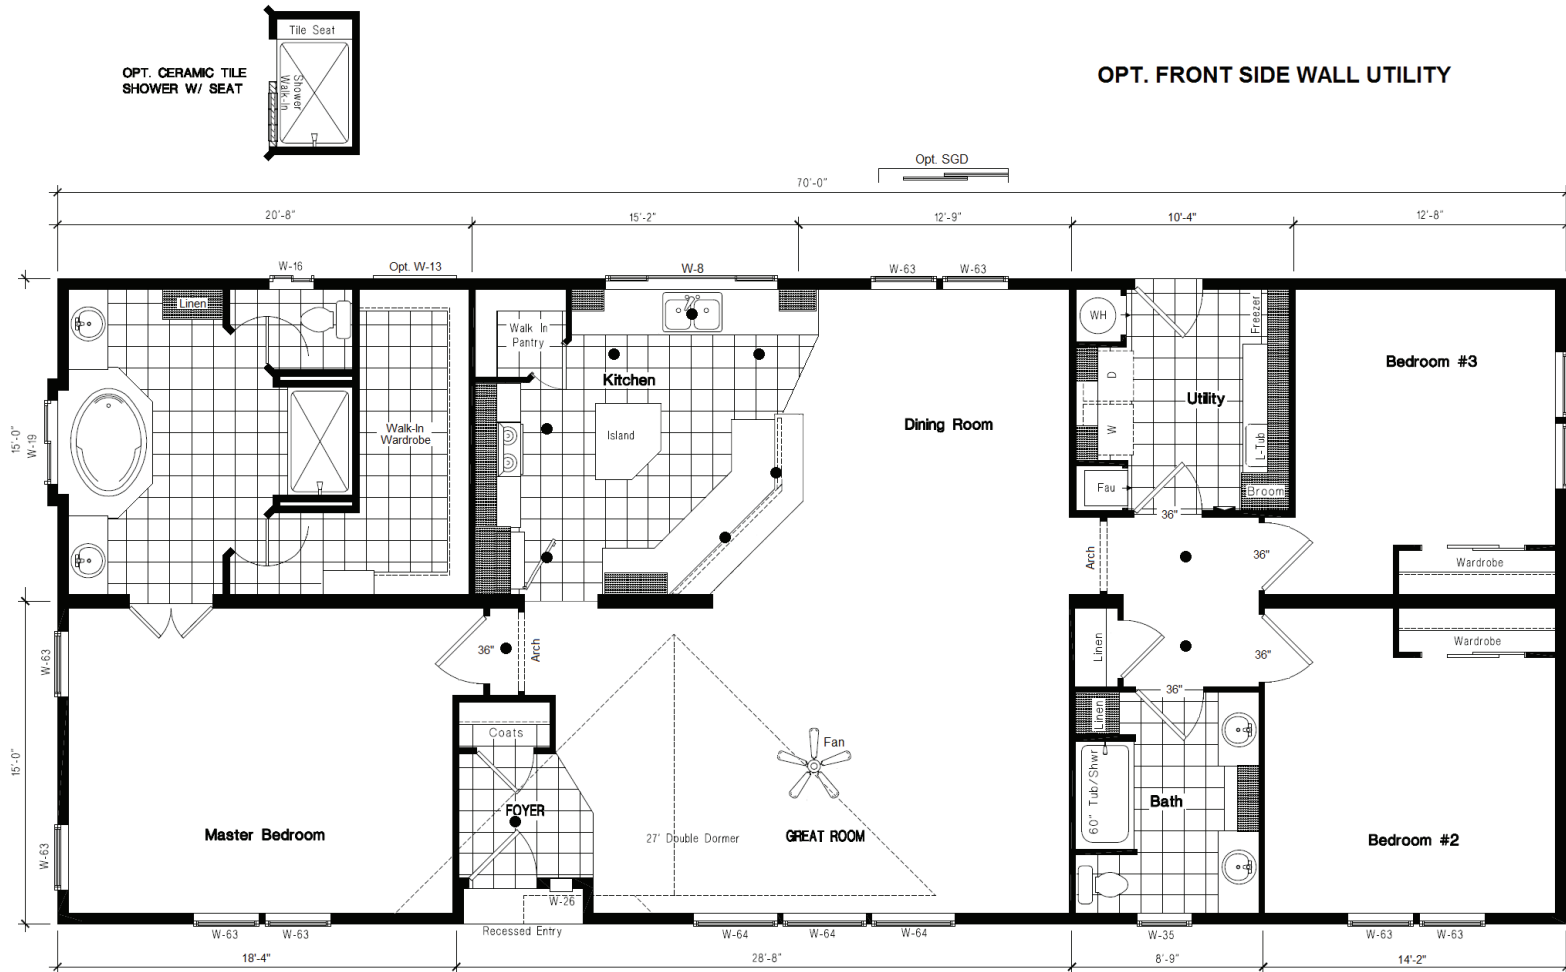

GSP 706G 30x70 2,094 sq. ft.

PLATINUM SERIES

PLATINUM SERIES 30x70 GSP 706G

THREE BEDROOM, TWO BATH W/ PORCH - 2,094 SQ. FT.

30' WIDE

THE PLATINUM STANDARD

PLATINUM STANDARD FEATURES

EXTERIOR FEATURES

- Energy Star / Eco-Green
- Shingles – 25yr
- Roof Load – 30#
- Eaves 10” (30’ wide) 14” (27’ wide)
- Roof Pitch – 3:12
- 4” Set-Back Frame
- Interior Walls, 2x4
- Exterior Wall, 2x6 16” OC
- Floor Joist, 2x8 16” OC
- Painted Front Door
- Hose Bib, (2) / GFI Exterior, (2)
- 9-Lite Rear Door (Per Plan)
- Lap / Board & Batt Siding T/O
- Window Trim 5/4”
- Double Gable 27’ (Per Model)
- Recessed Entry (Per Model)
- Whole House Wrap
- Low-E / Argon Dual Pane Windows

MASTER BATH FEATURES

- Lavy Cabinet Height 36”
- Towel and Tissue Holders
- Double China Sinks
- Bank of Drawers & Linen Storage
- Ceramic/Glass B-Splash (Level #1)
- Ceramic Edge
- 60” Fiberglass Shower w/ Enclosure
- Privacy Toilet Area (Per Model)
- Soaking Tub (Per Model)
- Shut-Off Valves, Toilets and Sinks

GUEST BATH(S) FEATURES

- Lavy Cabinet Height 36”
- Towel and Tissue Holders
- China Sink
- Bank of Drawers & Linen Storage
- Ceramic/Glass B-Splash (Level #1)
- Ceramic Edge
- 60” Fiberglass Tub/Shower
- Curved Shower Rod
- Shut-Off Valves, Toilets and Sinks