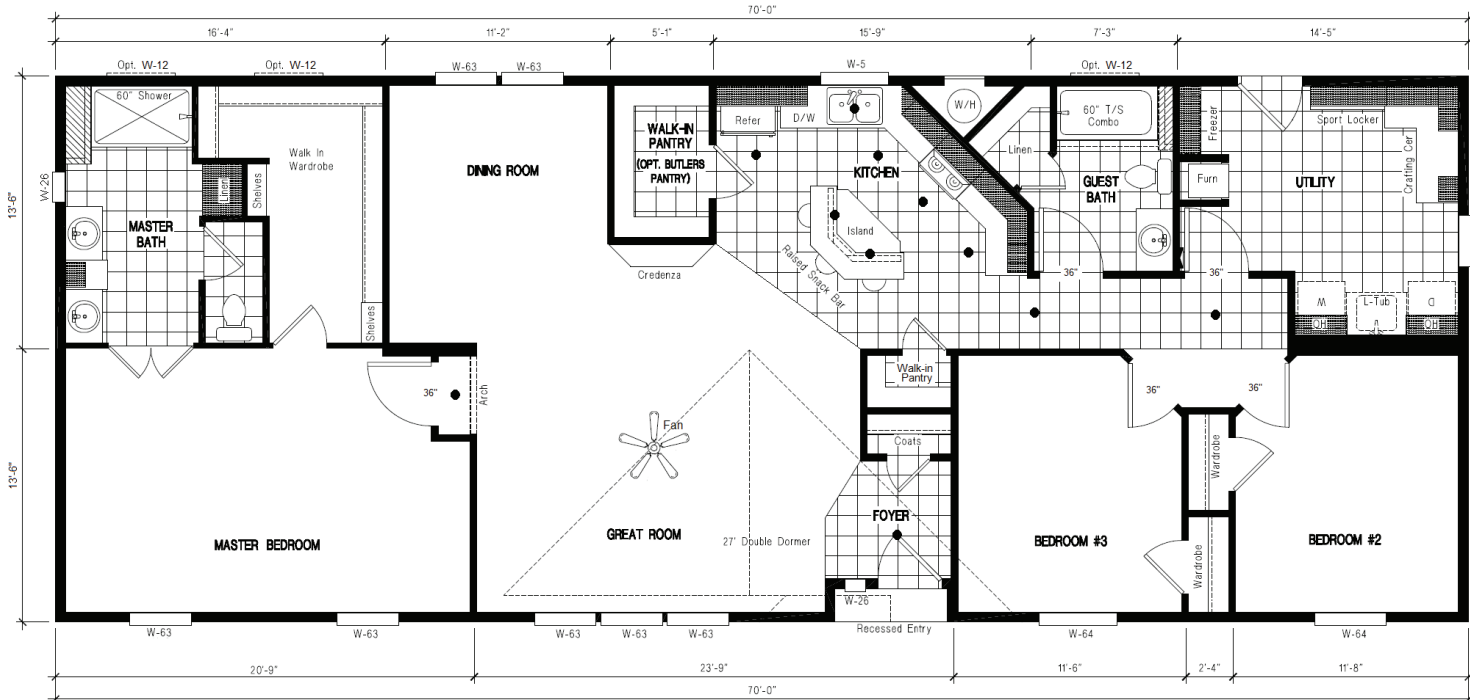

GSP 706F 27x70 1,890 sq. ft.

PLATINUM SERIES

PLATINUM SERIES 27x70 GSP 705F

THREE BEDROOM, TWO BATH W/ PORCH - 1,890 SQ. FT.

27' WIDE

OPT. CERAMIC TILE
SHOWER W/ SEAT

OPT. DRESSING
MIRRORS w/ CAN
LIGHT

Columbia
MANUFACTURED HOMES

EXTERIOR FEATURES

- Energy Star / Eco-Green
- Shingles – 25yr
- Roof Load – 30#
- Eaves 10” (30’ wide) 14” (27’ wide)
- Roof Pitch – 3:12
- 4” Set-Back Frame
- Interior Walls, 2x4
- Exterior Wall, 2x6 16” OC
- Floor Joist, 2x8 16” OC
- Painted Front Door
- Hose Bib, (2) / GFI Exterior, (2)
- 9-Lite Rear Door (Per Plan)
- Lap / Board & Batt Siding T/O
- Window Trim 5/4”
- Double Gable 27’ (Per Model)
- Recessed Entry (Per Model)
- Whole House Wrap
- Low-E / Argon Dual Pane Windows

MASTER BATH FEATURES

- Lavy Cabinet Height 36”
- Towel and Tissue Holders
- Double China Sinks
- Bank of Drawers & Linen Storage
- Ceramic/Glass B-Splash (Level #1)
- Ceramic Edge
- 60” Fiberglass Shower w/ Enclosure
- Privacy Toilet Area (Per Model)
- Soaking Tub (Per Model)
- Shut-Off Valves, Toilets and Sinks

GUEST BATH(S) FEATURES

- Lavy Cabinet Height 36”
- Towel and Tissue Holders
- China Sink
- Bank of Drawers & Linen Storage
- Ceramic/Glass B-Splash (Level #1)
- Ceramic Edge
- 60” Fiberglass Tub/Shower
- Curved Shower Rod
- Shut-Off Valves, Toilets and Sinks