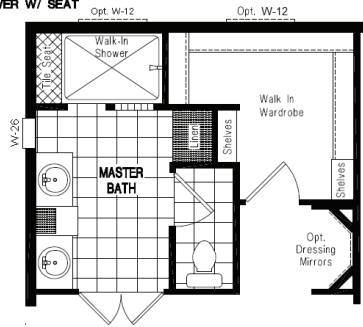

GSP 706F 27x70 1,890 sq. ft.

PLATINUM SERIES

PLATINUM SERIES 27x70 GSP 705F

THREE BEDROOM, TWO BATH W/ PORCH - 1,890 SQ. FT.

27' WIDE

OPT. CERAMIC TILE
SHOWER W/ SEAT

OPT. DRESSING
MIRRORS w/ CAN
LIGHT

Columbia
MANUFACTURED HOMES

MASTER BATH FEATURES

- Lavy Cabinet Height 36”
- Towel and Tissue Holders
- Double China Sinks
- Bank of Drawers & Linen Storage
- Ceramic/Glass B-Splash (Level #1)
- Ceramic Edge
- 60” Fiberglass Shower w/ Enclosure
- Privacy Toilet Area (Per Model)
- Soaking Tub (Per Model)
- Shut-Off Valves, Toilets and Sinks

GUEST BATH(S) FEATURES

- Lavy Cabinet Height 36”
- Towel and Tissue Holders
- China Sink
- Bank of Drawers & Linen Storage
- Ceramic/Glass B-Splash (Level #1)
- Ceramic Edge
- 60” Fiberglass Tub/Shower
- Curved Shower Rod
- Shut-Off Valves, Toilets and Sinks