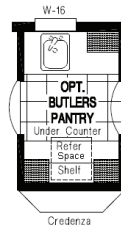

GSP 706F 27x70 1,890 sq. ft.

PLATINUM SERIES

PLATINUM SERIES 27x70 GSP 705F

THREE BEDROOM, TWO BATH W/ PORCH - 1,890 SQ. FT.

27' WIDE

OPT. CERAMIC TILE
SHOWER W/ SEAT

OPT. DRESSING
MIRRORS w/ CAN
LIGHT

Columbia
MANUFACTURED HOMES