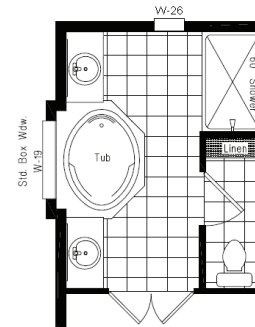

GSP 706F 27x70 1,890 sq. ft.

PLATINUM SERIES

PLATINUM SERIES 27x70 GSP 705F

THREE BEDROOM, TWO BATH W/ PORCH - 1,890 SQ. FT.

27' WIDE

OPT. CERAMIC TILE
SHOWER W/ SEAT

OPT. DRESSING
MIRRORS w/ CAN
LIGHT

Columbia
MANUFACTURED HOMES

MASTER BATH FEATURES

- Lavy Cabinet Height 36”
- Towel and Tissue Holders
- Double China Sinks
- Bank of Drawers & Linen Storage
- Ceramic/Glass B-Splash (Level #1)
- Ceramic Edge
- 60” Fiberglass Shower w/ Enclosure
- Privacy Toilet Area (Per Model)
- Soaking Tub (Per Model)
- Shut-Off Valves, Toilets and Sinks

GUEST BATH(S) FEATURES

- Lavy Cabinet Height 36”
- Towel and Tissue Holders
- China Sink
- Bank of Drawers & Linen Storage
- Ceramic/Glass B-Splash (Level #1)
- Ceramic Edge
- 60” Fiberglass Tub/Shower
- Curved Shower Rod
- Shut-Off Valves, Toilets and Sinks