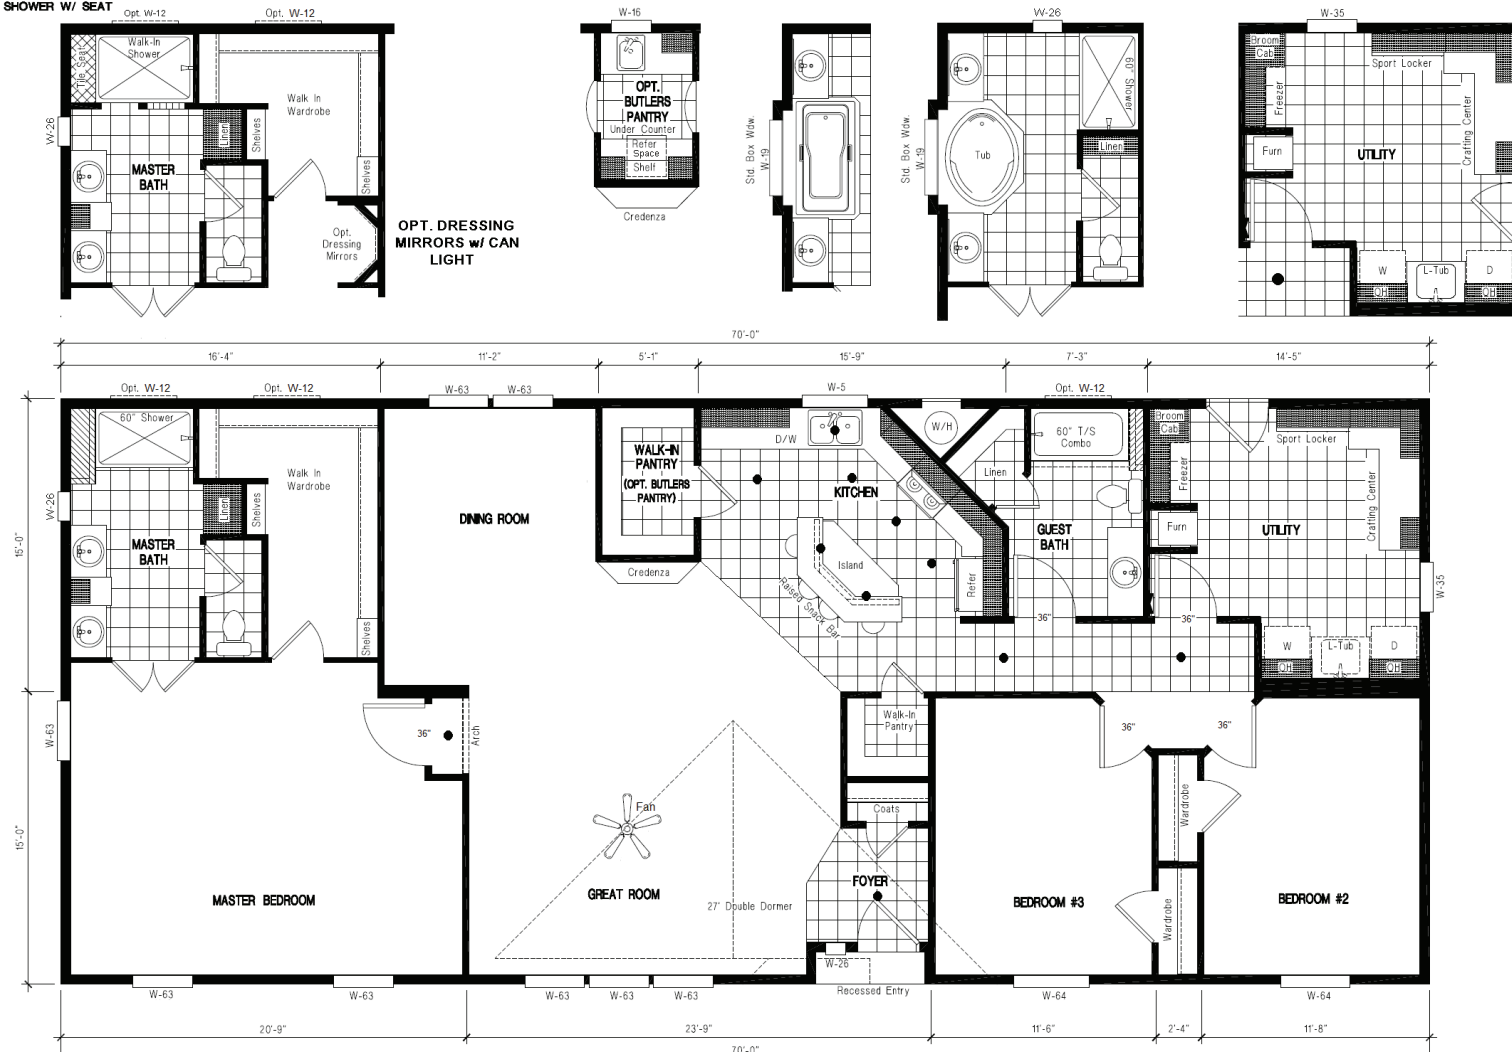

# GSP 705G 30x70 2,100 sq. ft.

## PLATINUM SERIES 30x70 GSP 705G

THREE BEDROOM, TWO BATH - 2,100 SQ. FT.

## 30' WIDE

OPT. CERAMIC TILE  
SHOWER W/ SEAT

**Columbia**  
MANUFACTURED HOMES

1361 West 2nd Street, The Dalles, OR 97058 • Phone: 541-296-7070 • Toll free: 877 856-4663  
Email: homes@gorge.net • Website: www.columbiamfghomes.com

### MASTER BATH FEATURES

- Lavy Cabinet Height 36”
- Towel and Tissue Holders
- Double China Sinks
- Bank of Drawers & Linen Storage
- Ceramic/Glass B-Splash (Level #1)
- Ceramic Edge
- 60” Fiberglass Shower w/ Enclosure
- Privacy Toilet Area (Per Model)
- Soaking Tub (Per Model)
- Shut-Off Valves, Toilets and Sinks