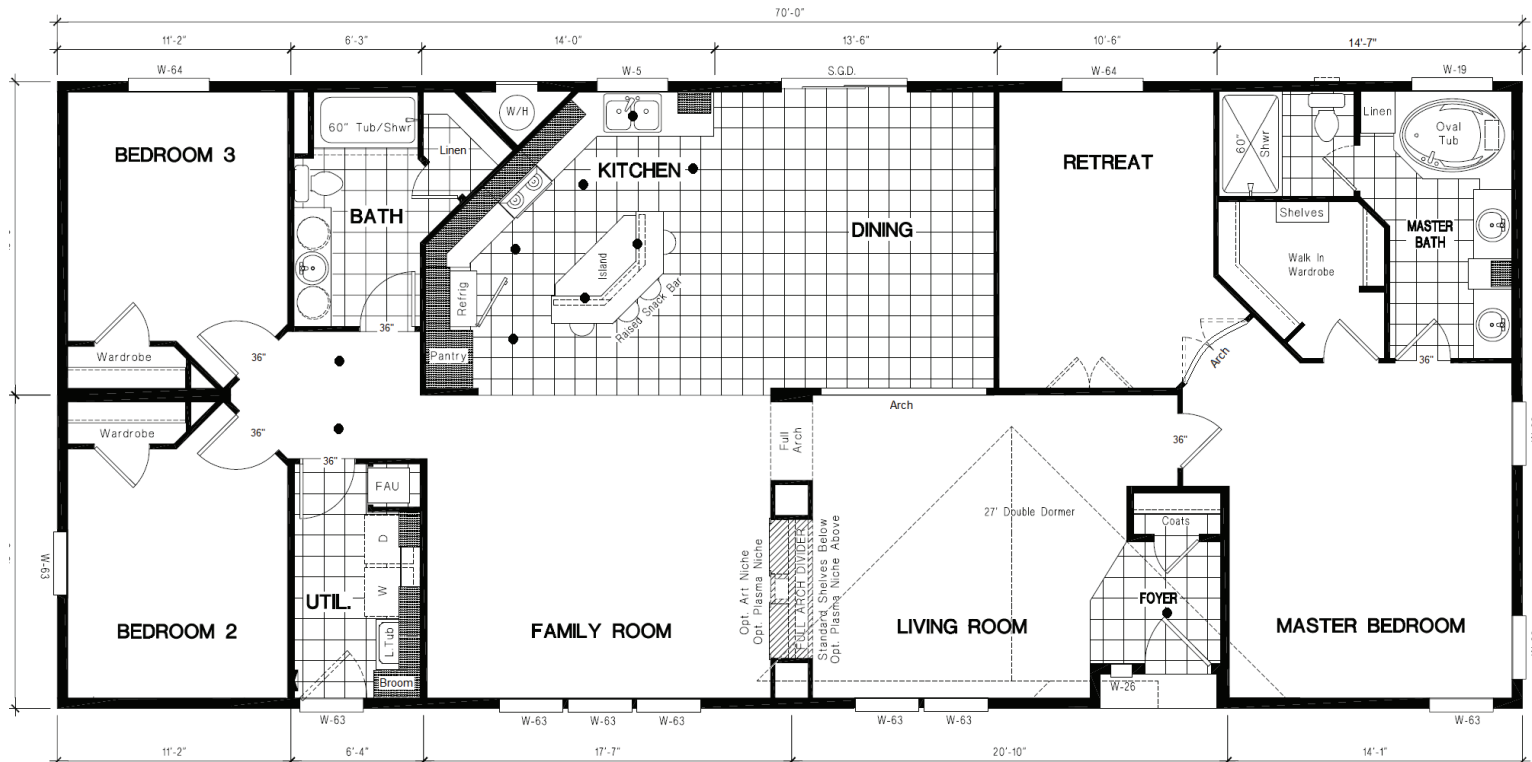

GSP 702G 30x70 2,100 sq. ft.

PLATINUM SERIES

PLATINUM SERIES 30x70 GSP 702G
THREE BEDROOM, TWO BATH - 2,100 SQ. FT.

Columbia
MANUFACTURED HOMES

1361 West 2nd Street, The Dalles, OR 97058 • Phone: 541-296-7070 • Toll free: 877 856-4663
Email: homes@gorge.net • Website: www.columbiamfghomes.com

Golden West

THE PLATINUM STANDARD

PLATINUM STANDARD FEATURES

EXTERIOR FEATURES

- Energy Star / Eco-Green
- Shingles – 25yr
- Roof Load – 30#
- Eaves 10” (30’ wide) 14” (27’ wide)
- Roof Pitch – 3:12
- 4” Set-Back Frame
- Interior Walls, 2x4
- Exterior Wall, 2x6 16” OC
- Floor Joist, 2x8 16” OC
- Painted Front Door
- Hose Bib, (2) / GFI Exterior, (2)
- 9-Lite Rear Door (Per Plan)
- Lap / Board & Batt Siding T/O
- Window Trim 5/4”
- Double Gable 27’ (Per Model)
- Recessed Entry (Per Model)
- Whole House Wrap
- Low-E / Argon Dual Pane Windows

MASTER BATH FEATURES

- Lavy Cabinet Height 36”
- Towel and Tissue Holders
- Double China Sinks
- Bank of Drawers & Linen Storage
- Ceramic/Glass B-Splash (Level #1)
- Ceramic Edge
- 60” Fiberglass Shower w/ Enclosure
- Privacy Toilet Area (Per Model)
- Soaking Tub (Per Model)
- Shut-Off Valves, Toilets and Sinks

GUEST BATH(S) FEATURES

- Lavy Cabinet Height 36”
- Towel and Tissue Holders
- China Sink
- Bank of Drawers & Linen Storage
- Ceramic/Glass B-Splash (Level #1)
- Ceramic Edge
- 60” Fiberglass Tub/Shower
- Curved Shower Rod
- Shut-Off Valves, Toilets and Sinks