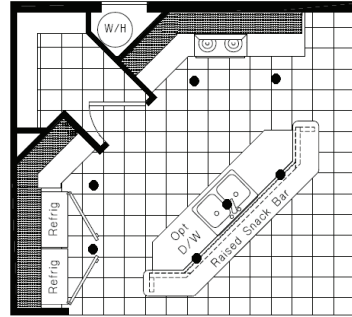

GSP 702G 30x70 2,100 sq. ft.

PLATINUM SERIES

PLATINUM SERIES 30x70 GSP 702G
THREE BEDROOM, TWO BATH - 2,100 SQ. FT.

Columbia
MANUFACTURED HOMES

1361 West 2nd Street, The Dalles, OR 97058 • Phone: 541-296-7070 • Toll free: 877 856-4663
Email: homes@gorge.net • Website: www.columbiamfghomes.com

Golden West

THE PLATINUM STANDARD

PLATINUM STANDARD FEATURES

EXTERIOR FEATURES

- Energy Star / Eco-Green
- Shingles – 25yr
- Roof Load – 30#
- Eaves 10” (30’ wide) 14” (27’ wide)
- Roof Pitch – 3:12
- 4” Set-Back Frame
- Interior Walls, 2x4
- Exterior Wall, 2x6 16” OC
- Floor Joist, 2x8 16” OC
- Painted Front Door
- Hose Bib, (2) / GFI Exterior, (2)
- 9-Lite Rear Door (Per Plan)
- Lap / Board & Batt Siding T/O
- Window Trim 5/4”
- Double Gable 27’ (Per Model)
- Recessed Entry (Per Model)
- Whole House Wrap
- Low-E / Argon Dual Pane Windows

MASTER BATH FEATURES

- Lavy Cabinet Height 36”
- Towel and Tissue Holders
- Double China Sinks
- Bank of Drawers & Linen Storage
- Ceramic/Glass B-Splash (Level #1)
- Ceramic Edge
- 60” Fiberglass Shower w/ Enclosure
- Privacy Toilet Area (Per Model)
- Soaking Tub (Per Model)
- Shut-Off Valves, Toilets and Sinks

GUEST BATH(S) FEATURES

- Lavy Cabinet Height 36”
- Towel and Tissue Holders
- China Sink
- Bank of Drawers & Linen Storage
- Ceramic/Glass B-Splash (Level #1)
- Ceramic Edge
- 60” Fiberglass Tub/Shower
- Curved Shower Rod
- Shut-Off Valves, Toilets and Sinks