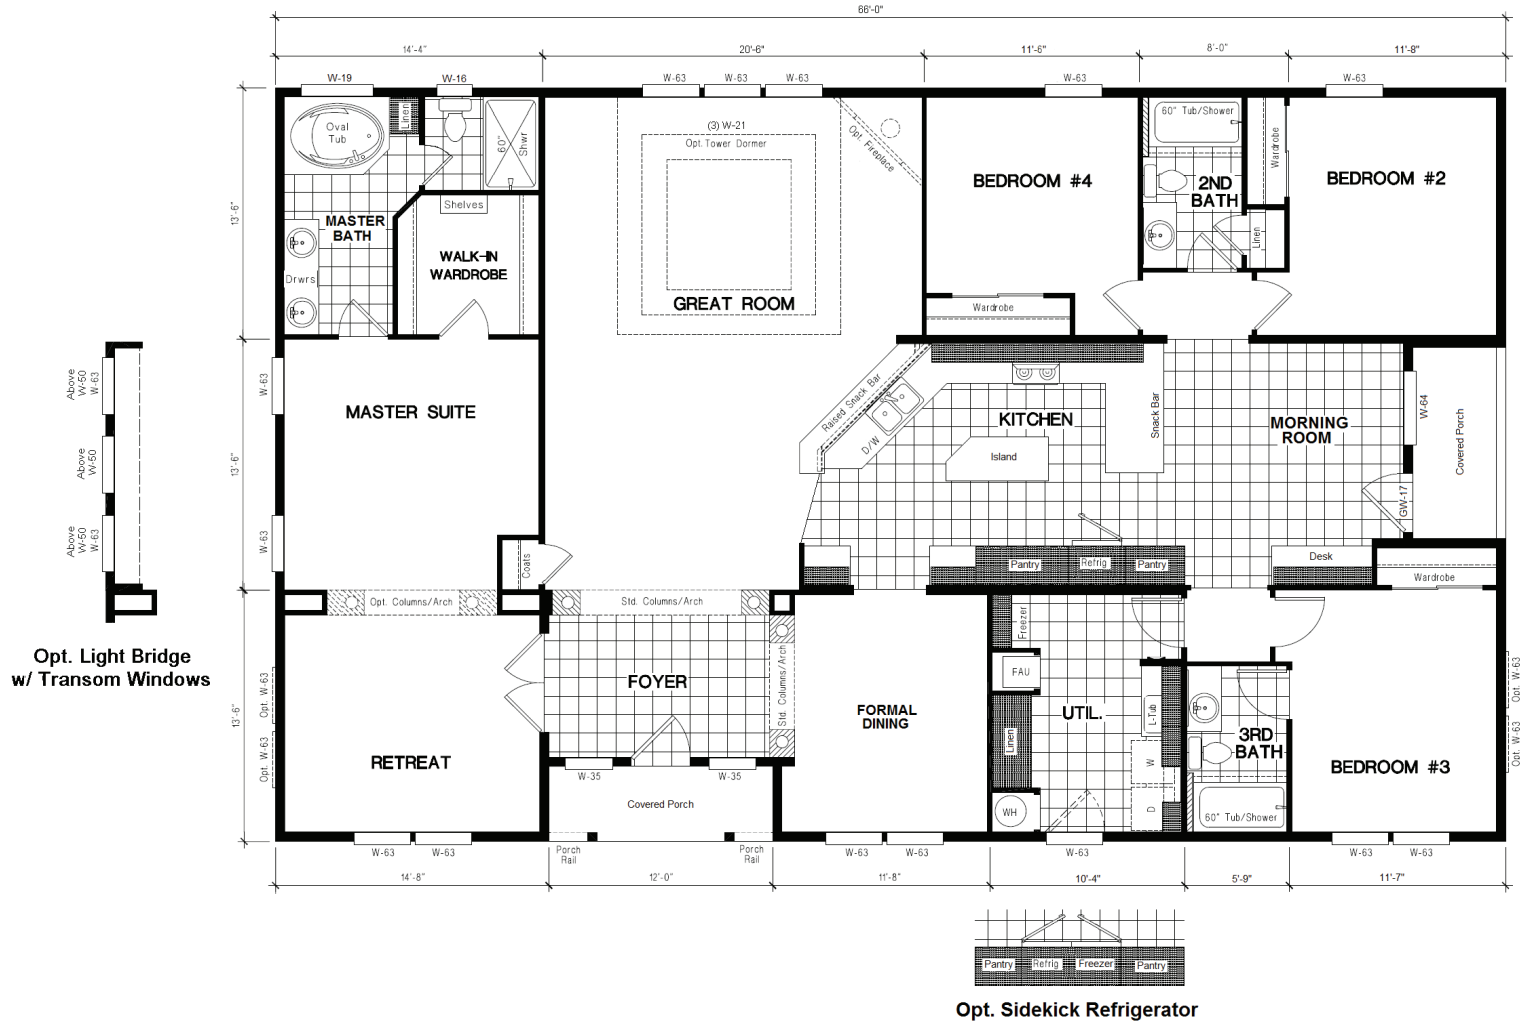

GSP 663K 40x66 2,673 sq. ft.

PLATINUM SERIES

PLATINUM SERIES 40x66 GSP 663K

4 BEDROOM, 3 BATH, GREAT ROOM - 2,673 SQ. FT.

40' WIDE

THE PLATINUM STANDARD

PLATINUM STANDARD FEATURES

EXTERIOR FEATURES

- Energy Star / Eco-Green
- Shingles – 25yr
- Roof Load – 30#
- Eaves 10” (30’ wide) 14” (27’ wide)
- Roof Pitch – 3:12
- 4” Set-Back Frame
- Interior Walls, 2x4
- Exterior Wall, 2x6 16” OC
- Floor Joist, 2x8 16” OC
- Painted Front Door
- Hose Bib, (2) / GFI Exterior, (2)
- 9-Lite Rear Door (Per Plan)
- Lap / Board & Batt Siding T/O
- Window Trim 5/4”
- Double Gable 27’ (Per Model)
- Recessed Entry (Per Model)
- Whole House Wrap
- Low-E / Argon Dual Pane Windows

MASTER BATH FEATURES

- Lavy Cabinet Height 36”
- Towel and Tissue Holders
- Double China Sinks
- Bank of Drawers & Linen Storage
- Ceramic/Glass B-Splash (Level #1)
- Ceramic Edge
- 60” Fiberglass Shower w/ Enclosure
- Privacy Toilet Area (Per Model)
- Soaking Tub (Per Model)
- Shut-Off Valves, Toilets and Sinks

GUEST BATH(S) FEATURES

- Lavy Cabinet Height 36”
- Towel and Tissue Holders
- China Sink
- Bank of Drawers & Linen Storage
- Ceramic/Glass B-Splash (Level #1)
- Ceramic Edge
- 60” Fiberglass Tub/Shower
- Curved Shower Rod
- Shut-Off Valves, Toilets and Sinks