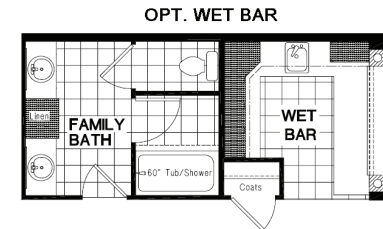

# GSP 643K 40x64 2,482 sq. ft.

# PLATINUM SERIES

**PLATINUM SERIES 40x64 GSP 643K**  
 THREE BEDROOM, TWO BATH, GREAT ROOM 2,482 SQ. FT.

**40' WIDE**

### MASTER BATH FEATURES

- Lavy Cabinet Height 36”
- Towel and Tissue Holders
- Double China Sinks
- Bank of Drawers & Linen Storage
- Ceramic/Glass B-Splash (Level #1)
- Ceramic Edge
- 60” Fiberglass Shower w/ Enclosure
- Privacy Toilet Area (Per Model)
- Soaking Tub (Per Model)
- Shut-Off Valves, Toilets and Sinks

### GUEST BATH(S) FEATURES

- Lavy Cabinet Height 36”
- Towel and Tissue Holders
- China Sink
- Bank of Drawers & Linen Storage
- Ceramic/Glass B-Splash (Level #1)
- Ceramic Edge
- 60” Fiberglass Tub/Shower
- Curved Shower Rod
- Shut-Off Valves, Toilets and Sinks