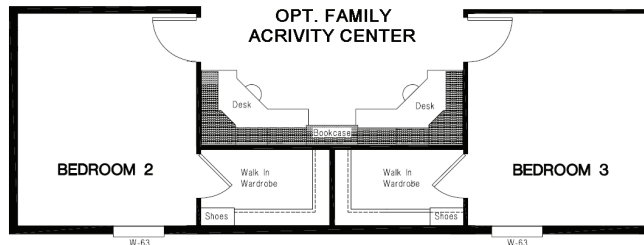

# GSP 643K 40x64 2,482 sq. ft.

# PLATINUM SERIES

**PLATINUM SERIES 40x64 GSP 643K**  
 THREE BEDROOM, TWO BATH, GREAT ROOM 2,482 SQ. FT.

**40' WIDE**

### MASTER BATH FEATURES

- Lavy Cabinet Height 36”
- Towel and Tissue Holders
- Double China Sinks
- Bank of Drawers & Linen Storage
- Ceramic/Glass B-Splash (Level #1)
- Ceramic Edge
- 60” Fiberglass Shower w/ Enclosure
- Privacy Toilet Area (Per Model)
- Soaking Tub (Per Model)
- Shut-Off Valves, Toilets and Sinks