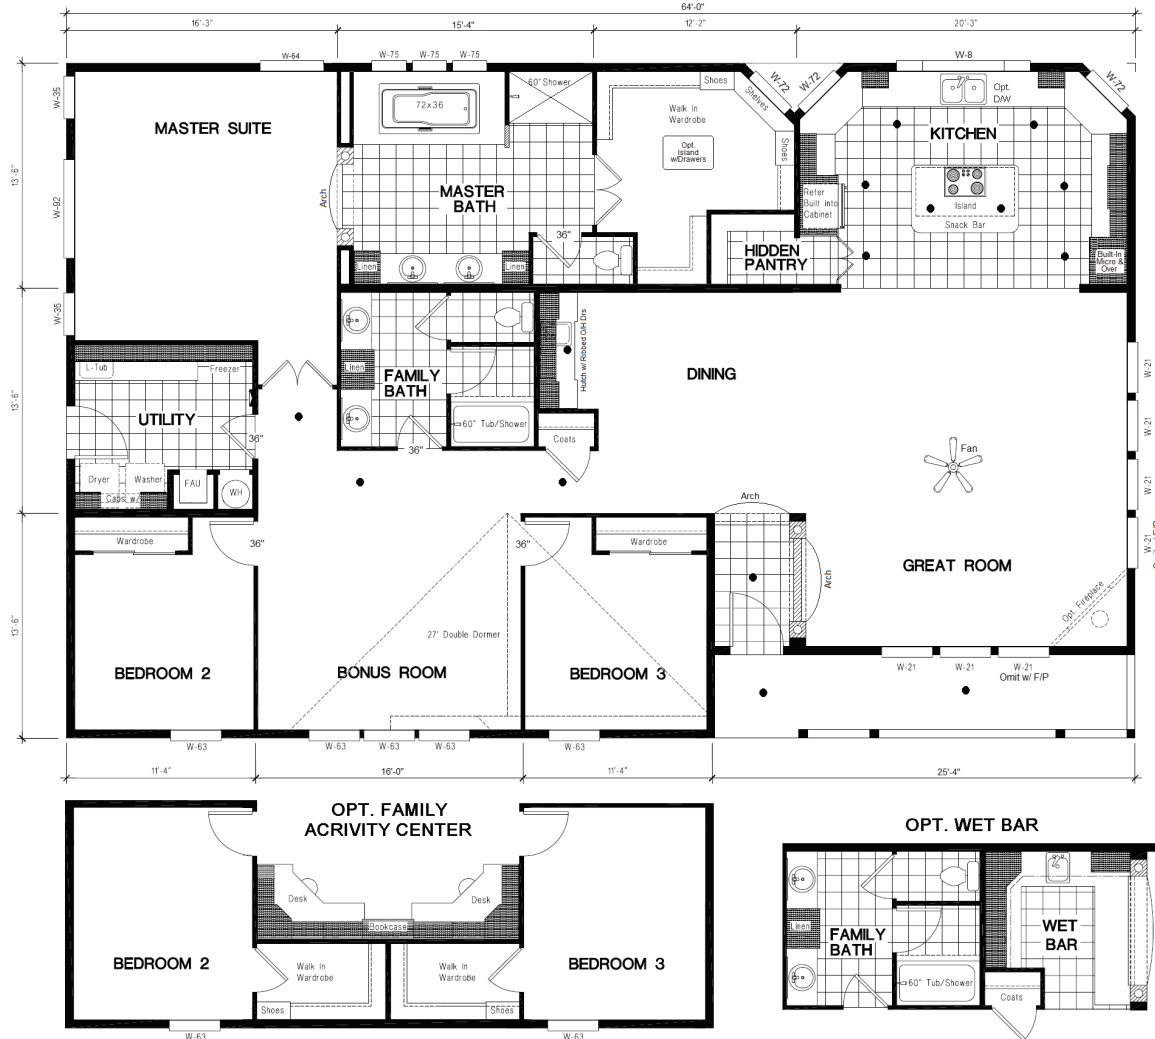

# GSP 643K 40x64 2,482 sq. ft.

# PLATINUM SERIES

**PLATINUM SERIES 40x64 GSP 643K**  
 THREE BEDROOM, TWO BATH, GREAT ROOM 2,482 SQ. FT.

**40' WIDE**

### MASTER BATH FEATURES

- Lavy Cabinet Height 36”
- Towel and Tissue Holders
- Double China Sinks
- Bank of Drawers & Linen Storage
- Ceramic/Glass B-Splash (Level #1)
- Ceramic Edge
- 60” Fiberglass Shower w/ Enclosure
- Privacy Toilet Area (Per Model)
- Soaking Tub (Per Model)
- Shut-Off Valves, Toilets and Sinks

### GUEST BATH(S) FEATURES

- Lavy Cabinet Height 36”
- Towel and Tissue Holders
- China Sink
- Bank of Drawers & Linen Storage
- Ceramic/Glass B-Splash (Level #1)
- Ceramic Edge
- 60” Fiberglass Tub/Shower
- Curved Shower Rod
- Shut-Off Valves, Toilets and Sinks