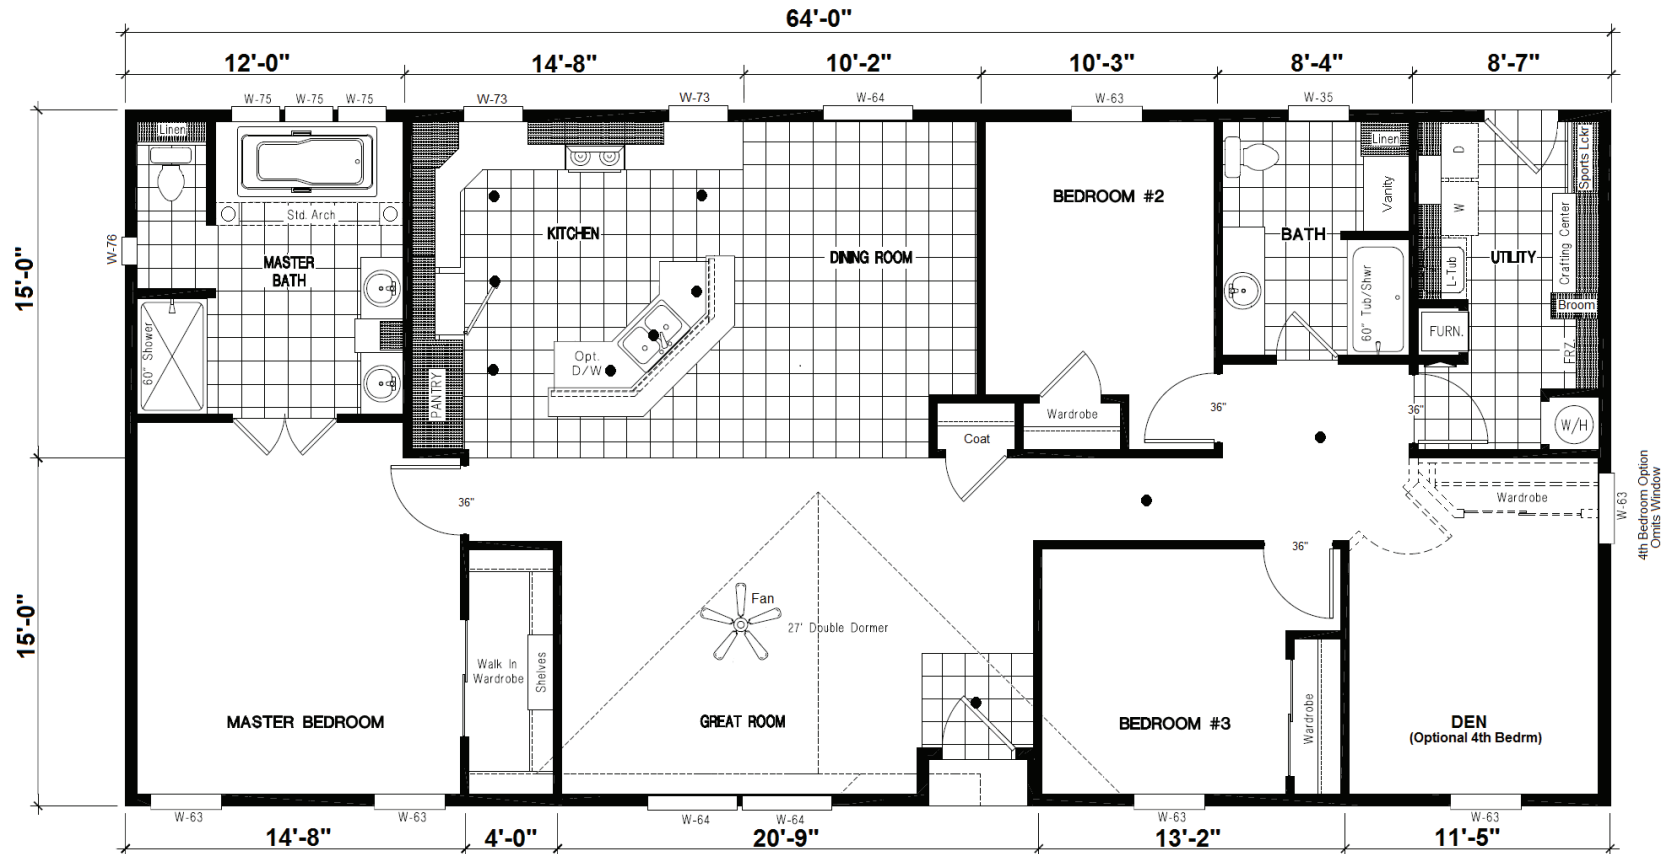

# GSP 641G 30x64 1,920 sq. ft.

# PLATINUM SERIES

PLATINUM SERIES 30x64 GSP 641G  
THREE BEDROOM, TWO BATH - 1,920 SQ. FT.

## 30' WIDE

### MASTER BATH FEATURES

- Lavy Cabinet Height 36”
- Towel and Tissue Holders
- Double China Sinks
- Bank of Drawers & Linen Storage
- Ceramic/Glass B-Splash (Level #1)
- Ceramic Edge
- 60” Fiberglass Shower w/ Enclosure
- Privacy Toilet Area (Per Model)
- Soaking Tub (Per Model)
- Shut-Off Valves, Toilets and Sinks