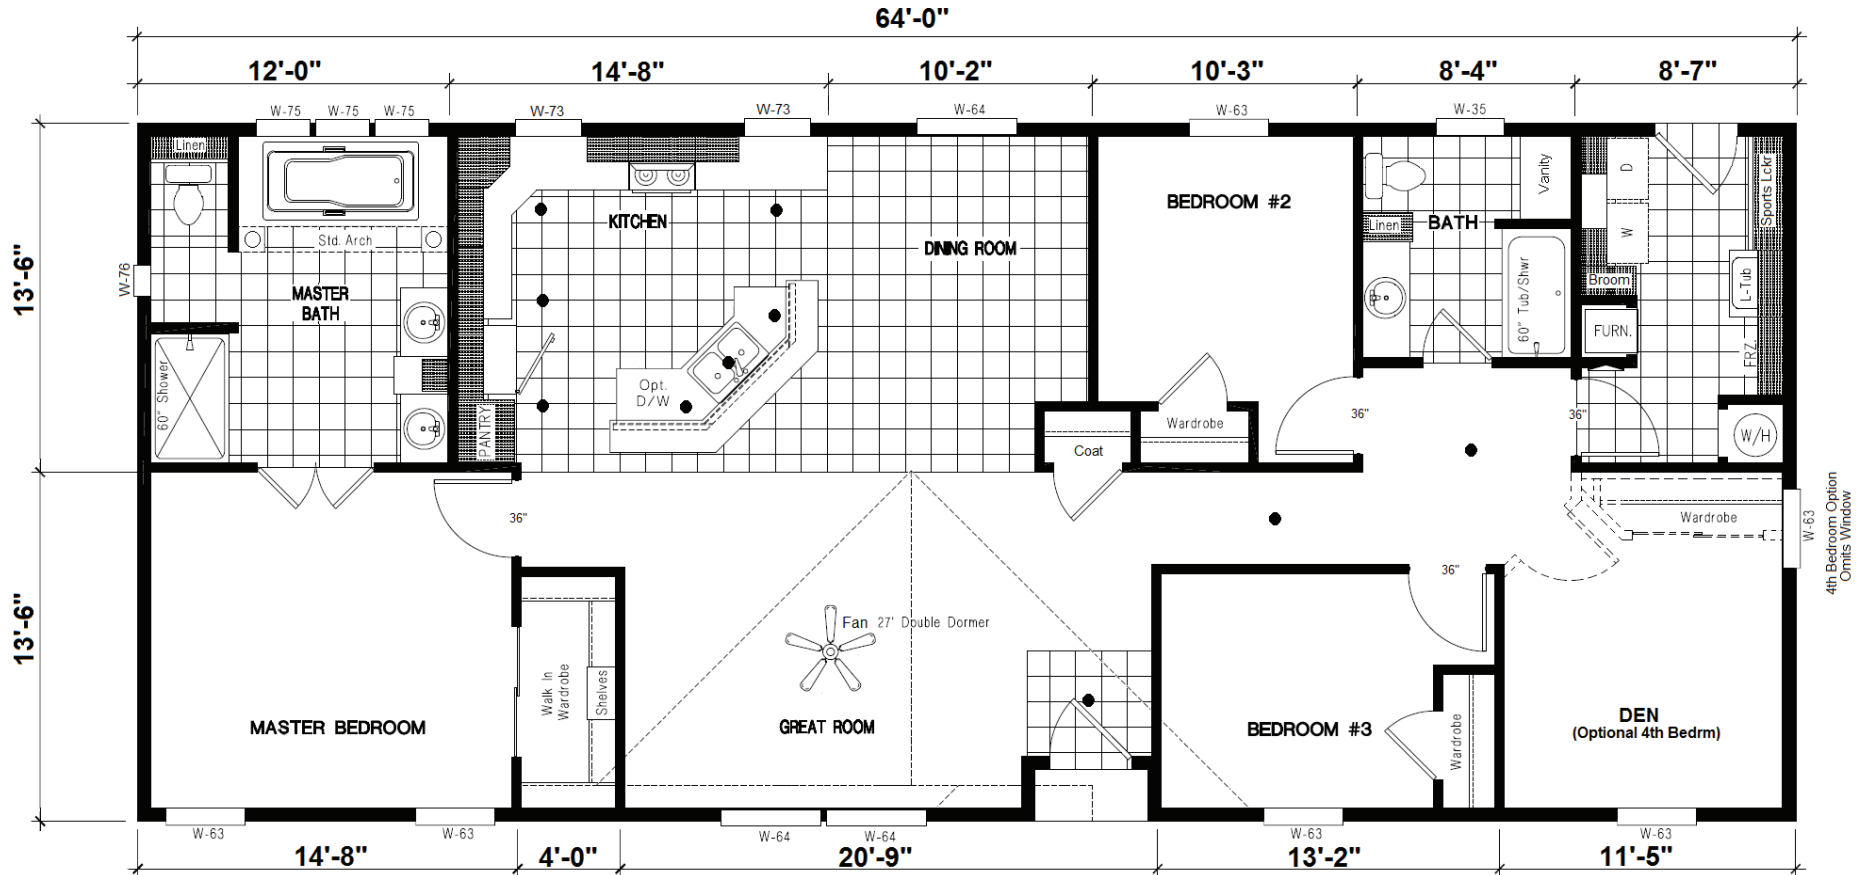

GSP 641F 27x64 1,728 sq. ft.

PLATINUM SERIES

PLATINUM SERIES 27x64 GSP 641F
THREE BEDROOM, TWO BATH - 1,728 SQ. FT.

27' WIDE

Columbia
MANUFACTURED HOMES

1361 West 2nd Street, The Dalles, OR 97058 • Phone: 541-296-7070 • Toll free: 877 856-4663
Email: homes@gorge.net • Website: www.columbiamfghomes.com

Golden West

THE PLATINUM STANDARD

PLATINUM STANDARD FEATURES

EXTERIOR FEATURES

- Energy Star / Eco-Green
- Shingles – 25yr
- Roof Load – 30#
- Eaves 10” (30’ wide) 14” (27’ wide)
- Roof Pitch – 3:12
- 4” Set-Back Frame
- Interior Walls, 2x4
- Exterior Wall, 2x6 16” OC
- Floor Joist, 2x8 16” OC
- Painted Front Door
- Hose Bib, (2) / GFI Exterior, (2)
- 9-Lite Rear Door (Per Plan)
- Lap / Board & Batt Siding T/O
- Window Trim 5/4”
- Double Gable 27’ (Per Model)
- Recessed Entry (Per Model)
- Whole House Wrap
- Low-E / Argon Dual Pane Windows

MASTER BATH FEATURES

- Lavy Cabinet Height 36”
- Towel and Tissue Holders
- Double China Sinks
- Bank of Drawers & Linen Storage
- Ceramic/Glass B-Splash (Level #1)
- Ceramic Edge
- 60” Fiberglass Shower w/ Enclosure
- Privacy Toilet Area (Per Model)
- Soaking Tub (Per Model)
- Shut-Off Valves, Toilets and Sinks

GUEST BATH(S) FEATURES

- Lavy Cabinet Height 36”
- Towel and Tissue Holders
- China Sink
- Bank of Drawers & Linen Storage
- Ceramic/Glass B-Splash (Level #1)
- Ceramic Edge
- 60” Fiberglass Tub/Shower
- Curved Shower Rod
- Shut-Off Valves, Toilets and Sinks