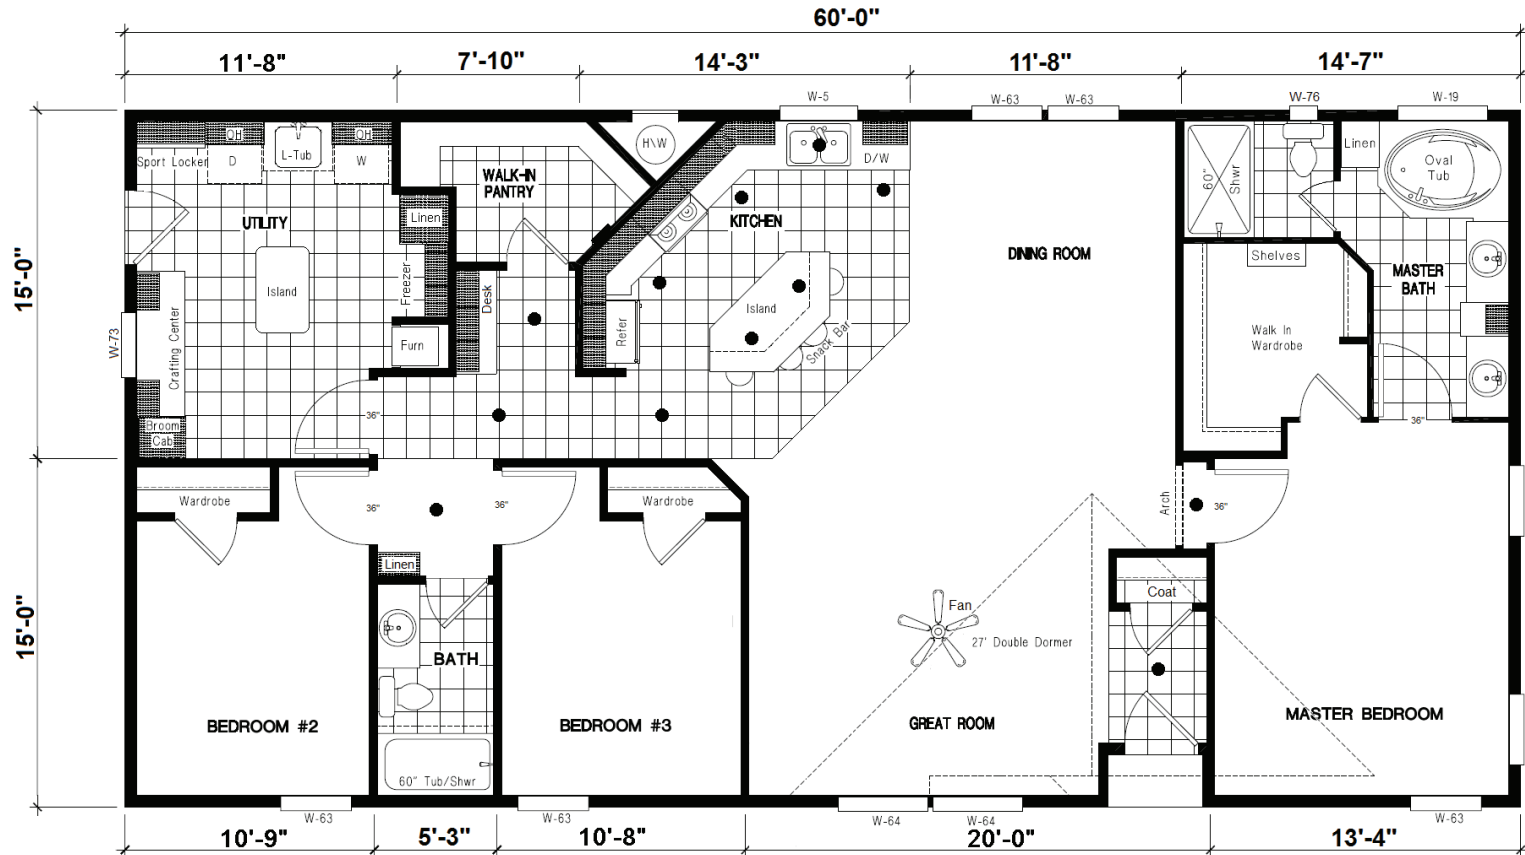

GSP 603G 30x60 1,800 sq. ft.

PLATINUM SERIES

PLATINUM SERIES 30x60 GSP 603G

THREE BEDROOM, TWO BATH - 1,800 SQ. FT.

30' WIDE

Columbia
MANUFACTURED HOMES

1361 West 2nd Street, The Dalles, OR 97058 • Phone: 541-296-7070 • Toll free: 877 856-4663
Email: homes@gorge.net • Website: www.columbiamfghomes.com

Golden West

THE PLATINUM STANDARD

PLATINUM STANDARD FEATURES

EXTERIOR FEATURES

- Energy Star / Eco-Green
- Shingles – 25yr
- Roof Load – 30#
- Eaves 10” (30’ wide) 14” (27’ wide)
- Roof Pitch – 3:12
- 4” Set-Back Frame
- Interior Walls, 2x4
- Exterior Wall, 2x6 16” OC
- Floor Joist, 2x8 16” OC
- Painted Front Door
- Hose Bib, (2) / GFI Exterior, (2)
- 9-Lite Rear Door (Per Plan)
- Lap / Board & Batt Siding T/O
- Window Trim 5/4”
- Double Gable 27’ (Per Model)
- Recessed Entry (Per Model)
- Whole House Wrap
- Low-E / Argon Dual Pane Windows

MASTER BATH FEATURES

- Lavy Cabinet Height 36”
- Towel and Tissue Holders
- Double China Sinks
- Bank of Drawers & Linen Storage
- Ceramic/Glass B-Splash (Level #1)
- Ceramic Edge
- 60” Fiberglass Shower w/ Enclosure
- Privacy Toilet Area (Per Model)
- Soaking Tub (Per Model)
- Shut-Off Valves, Toilets and Sinks

GUEST BATH(S) FEATURES

- Lavy Cabinet Height 36”
- Towel and Tissue Holders
- China Sink
- Bank of Drawers & Linen Storage
- Ceramic/Glass B-Splash (Level #1)
- Ceramic Edge
- 60” Fiberglass Tub/Shower
- Curved Shower Rod
- Shut-Off Valves, Toilets and Sinks