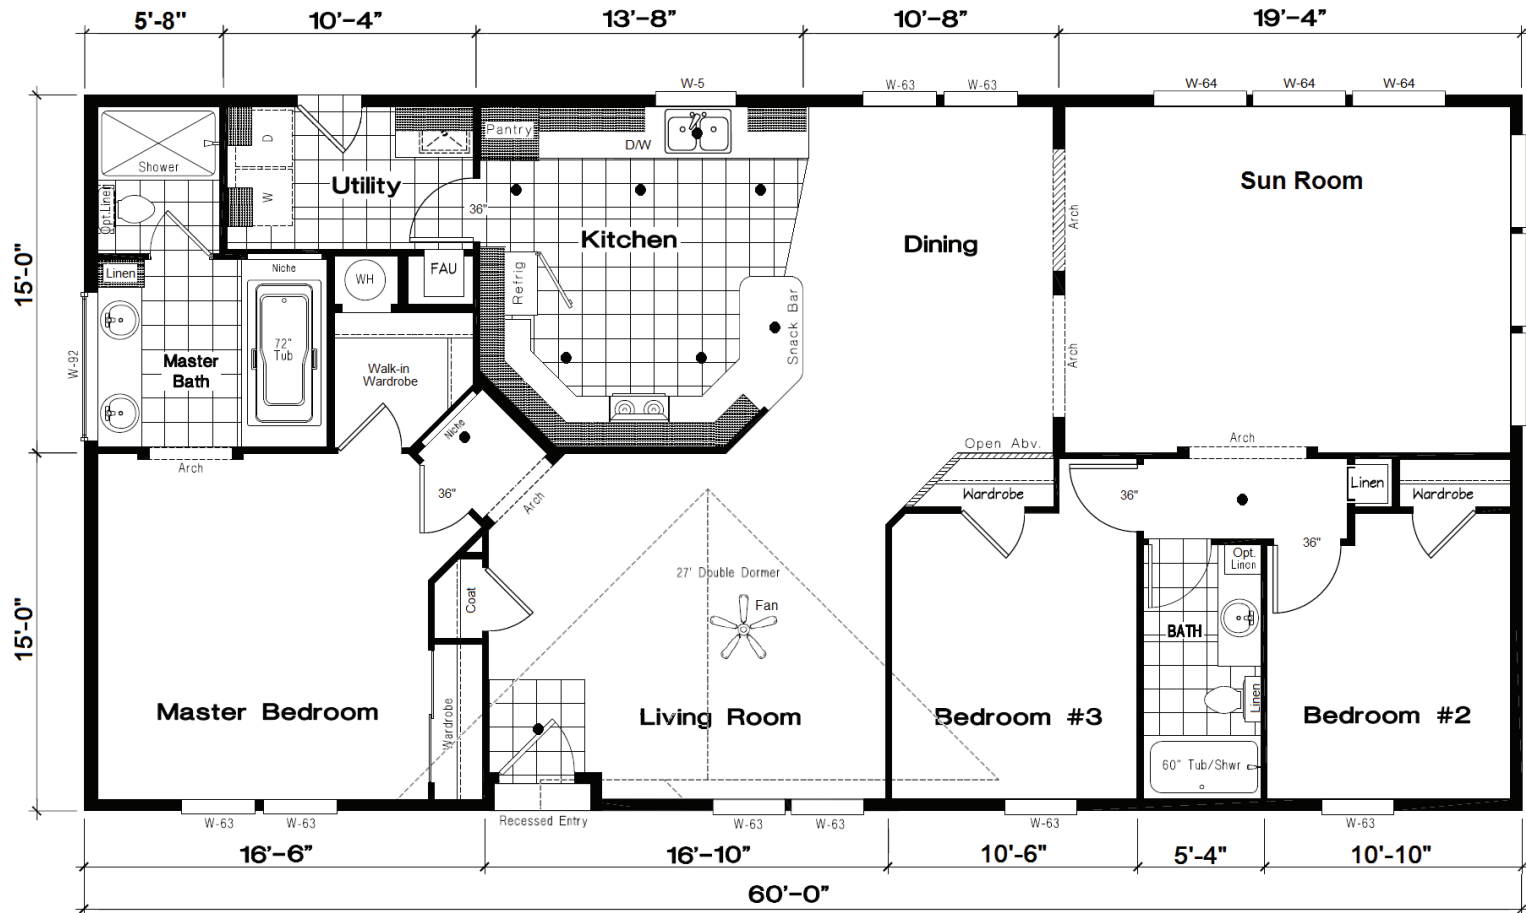

GSP 601G 30x60 1,800 sq. ft.

PLATINUM SERIES

PLATINUM SERIES 30x60 GSP 601G

THREE BEDROOM, TWO BATH - 1,800 SQ. FT.

30' WIDE

Columbia
MANUFACTURED HOMES

1361 West 2nd Street, The Dalles, OR 97058 • Phone: 541-296-7070 • Toll free: 877 856-4663
Email: homes@gorge.net • Website: www.columbiamfghomes.com

Golden West

THE PLATINUM STANDARD

PLATINUM STANDARD FEATURES

EXTERIOR FEATURES

- Energy Star / Eco-Green
- Shingles – 25yr
- Roof Load – 30#
- Eaves 10” (30’ wide) 14” (27’ wide)
- Roof Pitch – 3:12
- 4” Set-Back Frame
- Interior Walls, 2x4
- Exterior Wall, 2x6 16” OC
- Floor Joist, 2x8 16” OC
- Painted Front Door
- Hose Bib, (2) / GFI Exterior, (2)
- 9-Lite Rear Door (Per Plan)
- Lap / Board & Batt Siding T/O
- Window Trim 5/4”
- Double Gable 27’ (Per Model)
- Recessed Entry (Per Model)
- Whole House Wrap
- Low-E / Argon Dual Pane Windows

MASTER BATH FEATURES

- Lavy Cabinet Height 36”
- Towel and Tissue Holders
- Double China Sinks
- Bank of Drawers & Linen Storage
- Ceramic/Glass B-Splash (Level #1)
- Ceramic Edge
- 60” Fiberglass Shower w/ Enclosure
- Privacy Toilet Area (Per Model)
- Soaking Tub (Per Model)
- Shut-Off Valves, Toilets and Sinks

GUEST BATH(S) FEATURES

- Lavy Cabinet Height 36”
- Towel and Tissue Holders
- China Sink
- Bank of Drawers & Linen Storage
- Ceramic/Glass B-Splash (Level #1)
- Ceramic Edge
- 60” Fiberglass Tub/Shower
- Curved Shower Rod
- Shut-Off Valves, Toilets and Sinks