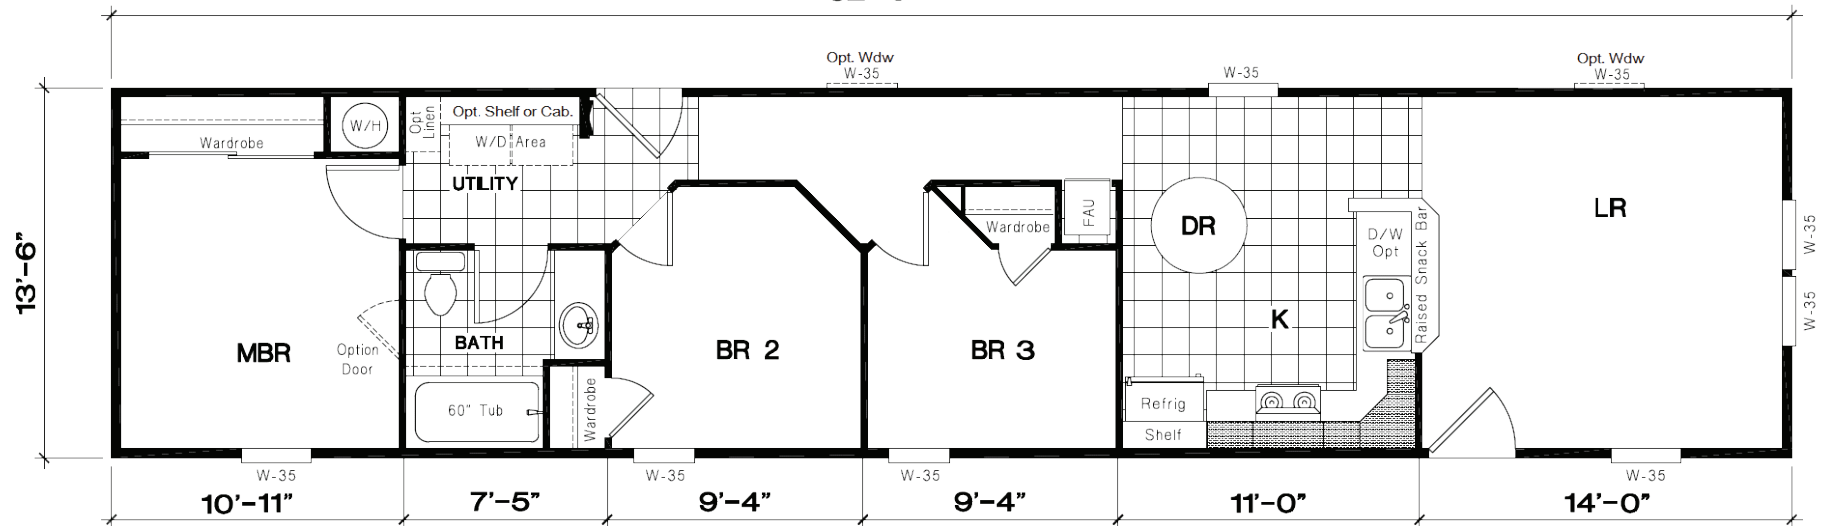

# GS 622M 14x62 837 sq. ft.

OPT. FRONT KITCHEN

OPT. PORCH

## Siren

62'-0"