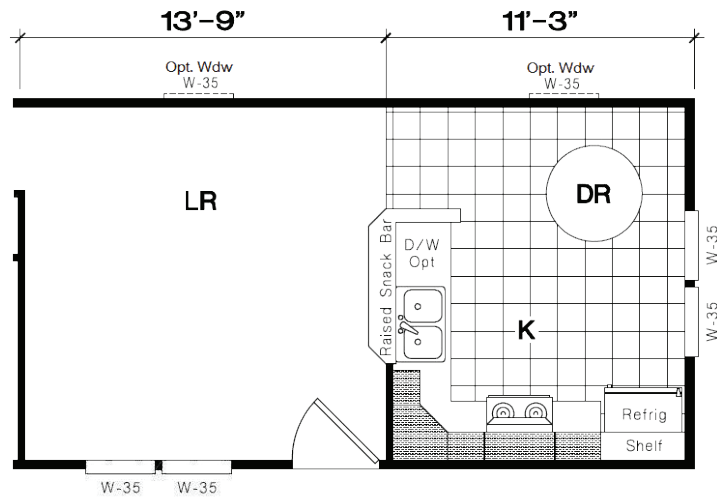

# GS 622M 14x62 837 sq. ft.

OPT. FRONT KITCHEN

OPT. PORCH

## Siren

62'-0"