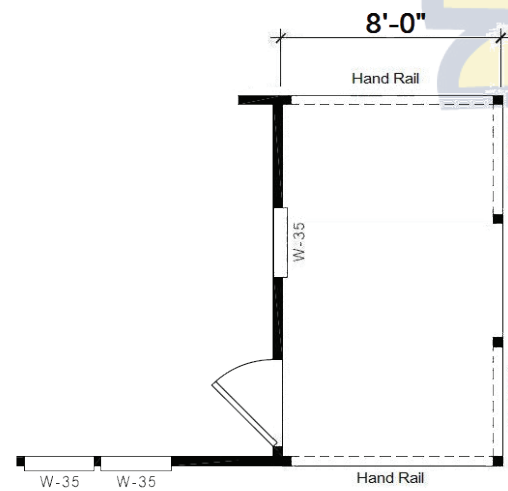

# GS 622M 14x62 837 sq. ft.

OPT. FRONT KITCHEN

OPT. PORCH

## Siren

62'-0"