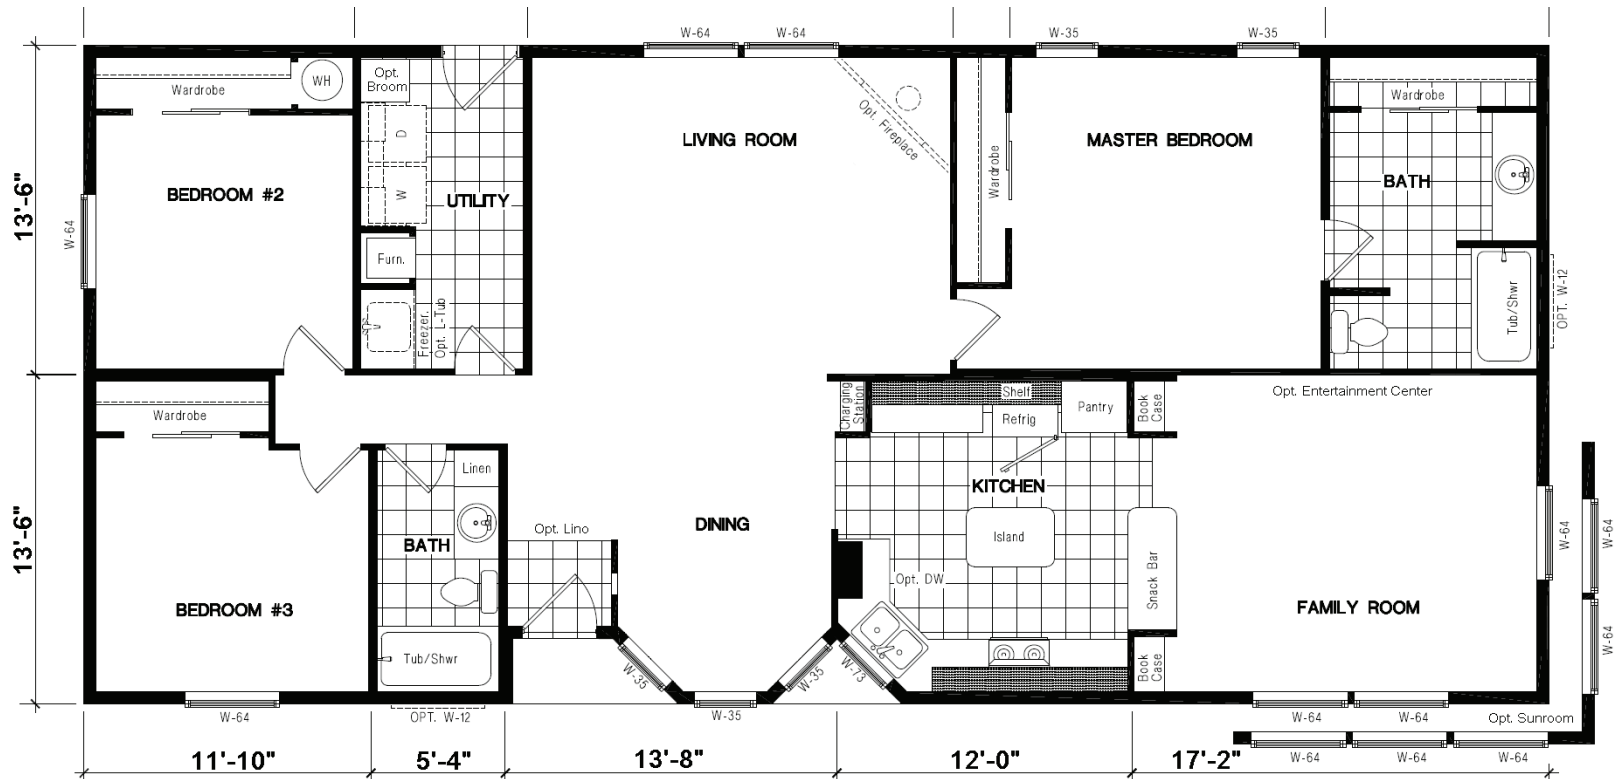

GS 605F 27x60 1,598 sq. ft.

Victoria

GOLD SERIES 27x60 GS 605F
3 BEDROOM, 2 BATH, LIVING ROOM, FAMILY ROOM - 1,598 SQ. FT.

OPT. LUXURY BATH

OPT. GLAMOUR BATH

THE GOLD STANDARD

GOLD SERIES STANDARD FEATURES

CONSTRUCTION FEATURES

- 2x8 Floor Joists -16" O.C.
- 2x6 Exterior Walls -16" O.C.
- 4" Set-Back Frame
- 25 Year Fiberglass Comp Shingles
- 19/32" OSB T&G Floor Decking
- In-Floor Waste Plumbing
- Kiln Dried Framing Lumber
- 90" Sidewall (Multi Section Models)
- 30# Roof Load
- True 3/12 Roof Pitch (4:12 pitch single sections)
- Vaulted Ceilings (8' Flat single section homes)