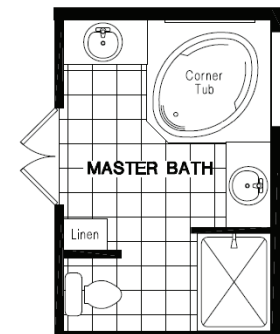

GS 605F 27x60 1,598 sq. ft.

Victoria

GOLD SERIES 27x60 GS 605F
3 BEDROOM, 2 BATH, LIVING ROOM, FAMILY ROOM - 1,598 SQ. FT.

OPT. LUXURY BATH

OPT. GLAMOUR BATH

THE GOLD STANDARD

GOLD SERIES STANDARD FEATURES

CONSTRUCTION FEATURES

KITCHEN FEATURES

- Whirlpool 18 cu ft Refrigerator
- Whirlpool Free Standing Range
- 30" Lighted Exhaust Fan over Range
- Porcelain Kitchen Sink
- Single Lever Faucet with Sprayer
- Fire Extinguisher Under Sink
- Can Lights (Qty. Per Model)
- Chandelier (Dining Rm)

BATHROOM FEATURES

- 60" Tub/Shower Combo in each Bath
- Adjustable Shower Heads
- Acrylic Bathroom Sinks
- Lavy and Ceiling Lighting (Per Model)
- Exhaust Fans in each Bath
- Elongated Toilets
- Shut-Off Valves, Toilets and Sinks