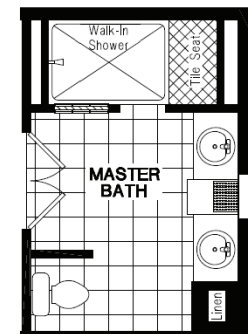

GS 605F 27x60 1,598 sq. ft.

Victoria

GOLD SERIES 27x60 GS 605F
3 BEDROOM, 2 BATH, LIVING ROOM, FAMILY ROOM - 1,598 SQ. FT.

OPT. LUXURY BATH

OPT. GLAMOUR BATH

THE GOLD STANDARD

GOLD SERIES STANDARD FEATURES

CONSTRUCTION FEATURES