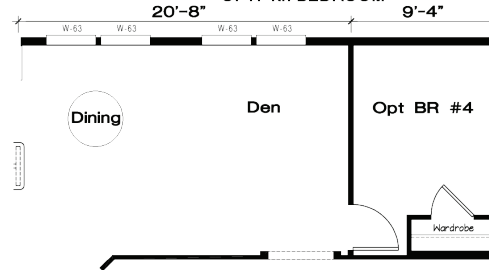

GS 602F 27x60 1,620 sq. ft.

OPT. MASTER BATH

OPT. STUDY

OPT. 4th BEDROOM

Rosemarie

THE GOLD STANDARD

GOLD SERIES STANDARD FEATURES

CONSTRUCTION FEATURES

- 2x8 Floor Joists -16" O.C.
- 2x6 Exterior Walls -16" O.C.
- 4" Set-Back Frame
- 25 Year Fiberglass Comp Shingles
- 19/32" OSB T&G Floor Decking
- In-Floor Waste Plumbing
- Kiln Dried Framing Lumber
- 90" Sidewall (Multi Section Models)
- 30# Roof Load
- True 3/12 Roof Pitch (4:12 pitch single sections)
- Vaulted Ceilings (8' Flat single section homes)