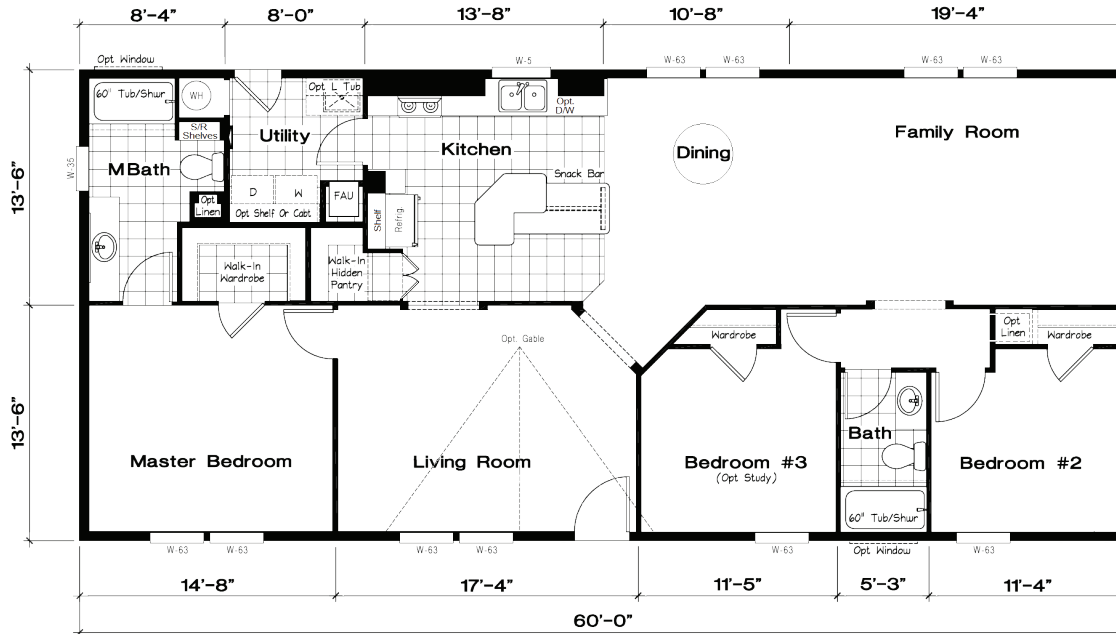

GS 602F 27x60 1,620 sq. ft.

OPT. MASTER BATH

OPT. STUDY

OPT. 4th BEDROOM

Rosemarie

THE GOLD STANDARD

GOLD SERIES STANDARD FEATURES

CONSTRUCTION FEATURES

- 2x8 Floor Joists -16" O.C.
- 2x6 Exterior Walls -16" O.C.
- 4" Set-Back Frame
- 25 Year Fiberglass Comp Shingles
- 19/32" OSB T&G Floor Decking
- In-Floor Waste Plumbing
- Kiln Dried Framing Lumber
- 90" Sidewall (Multi Section Models)
- 30# Roof Load
- True 3/12 Roof Pitch (4:12 pitch single sections)
- Vaulted Ceilings (8' Flat single section homes)