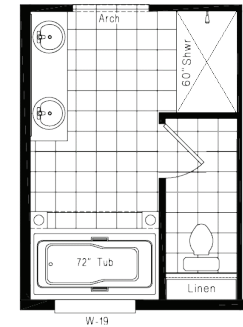

GS 601G 30x60 1,720 sq. ft.

OPT. LUXURY BATH

La Mancha

THE GOLD STANDARD

GOLD SERIES STANDARD FEATURES

CONSTRUCTION FEATURES

- 2x8 Floor Joists -16" O.C.
- 2x6 Exterior Walls -16" O.C.
- 4" Set-Back Frame
- 25 Year Fiberglass Comp Shingles
- 19/32" OSB T&G Floor Decking
- In-Floor Waste Plumbing
- Kiln Dried Framing Lumber
- 90" Sidewall (Multi Section Models)
- 30# Roof Load
- True 3/12 Roof Pitch (4:12 pitch single sections)
- Vaulted Ceilings (8' Flat single section homes)