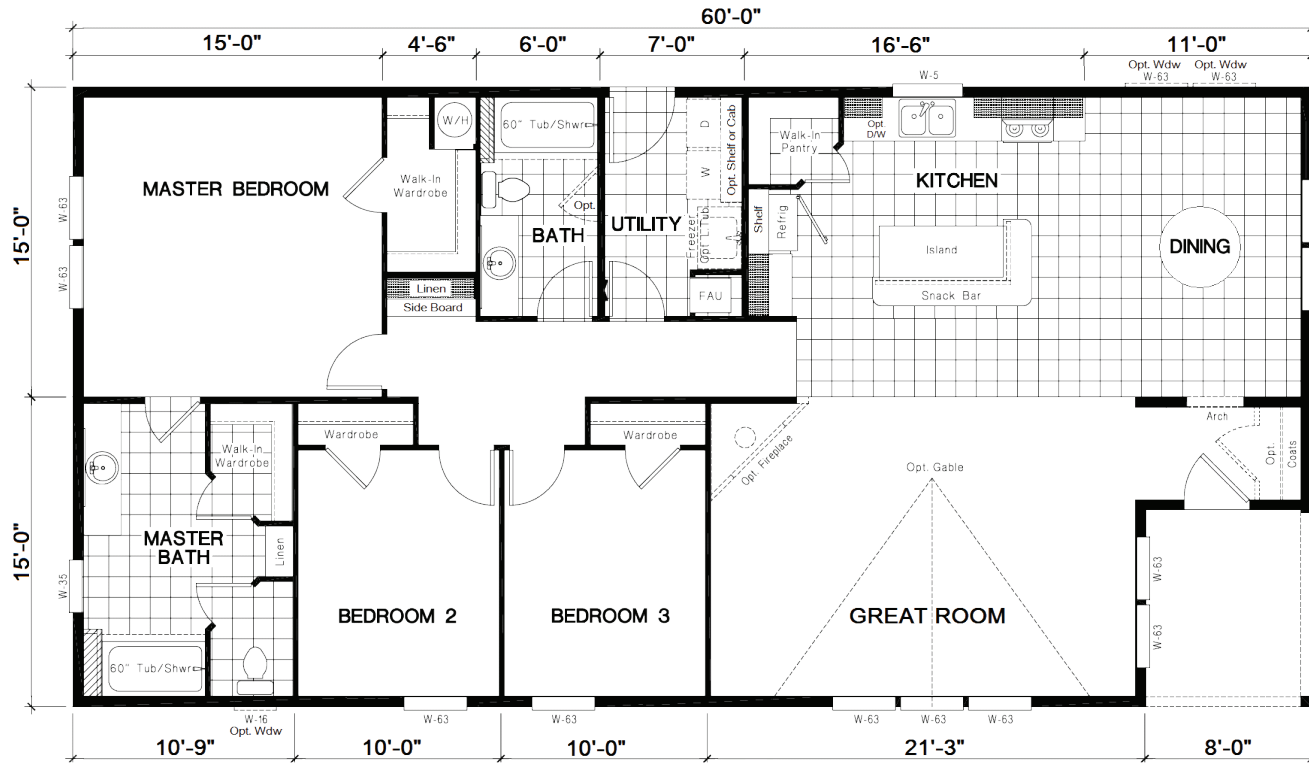

GS 601G 30x60 1,720 sq. ft.

OPT. LUXURY BATH

La Mancha

THE GOLD STANDARD

GOLD SERIES STANDARD FEATURES

CONSTRUCTION FEATURES

- 2x8 Floor Joists -16" O.C.
- 2x6 Exterior Walls -16" O.C.
- 4" Set-Back Frame
- 25 Year Fiberglass Comp Shingles
- 19/32" OSB T&G Floor Decking
- In-Floor Waste Plumbing
- Kiln Dried Framing Lumber
- 90" Sidewall (Multi Section Models)
- 30# Roof Load
- True 3/12 Roof Pitch (4:12 pitch single sections)
- Vaulted Ceilings (8' Flat single section homes)

EXTERIOR FEATURES

- LP Smart Panel Siding w/5/50 year warranty
- Whole House Moisture Barrier Wrap
- 2x8 Rough Sawn Eave Fascia
- 36" Front and Rear Doors
- Continuous Eave Soffit Venting
- Ridge Style Roof Venting
- 4" Window Trim
- Extended Eaves and Overhangs
- Exterior GFI Receptacle (1)