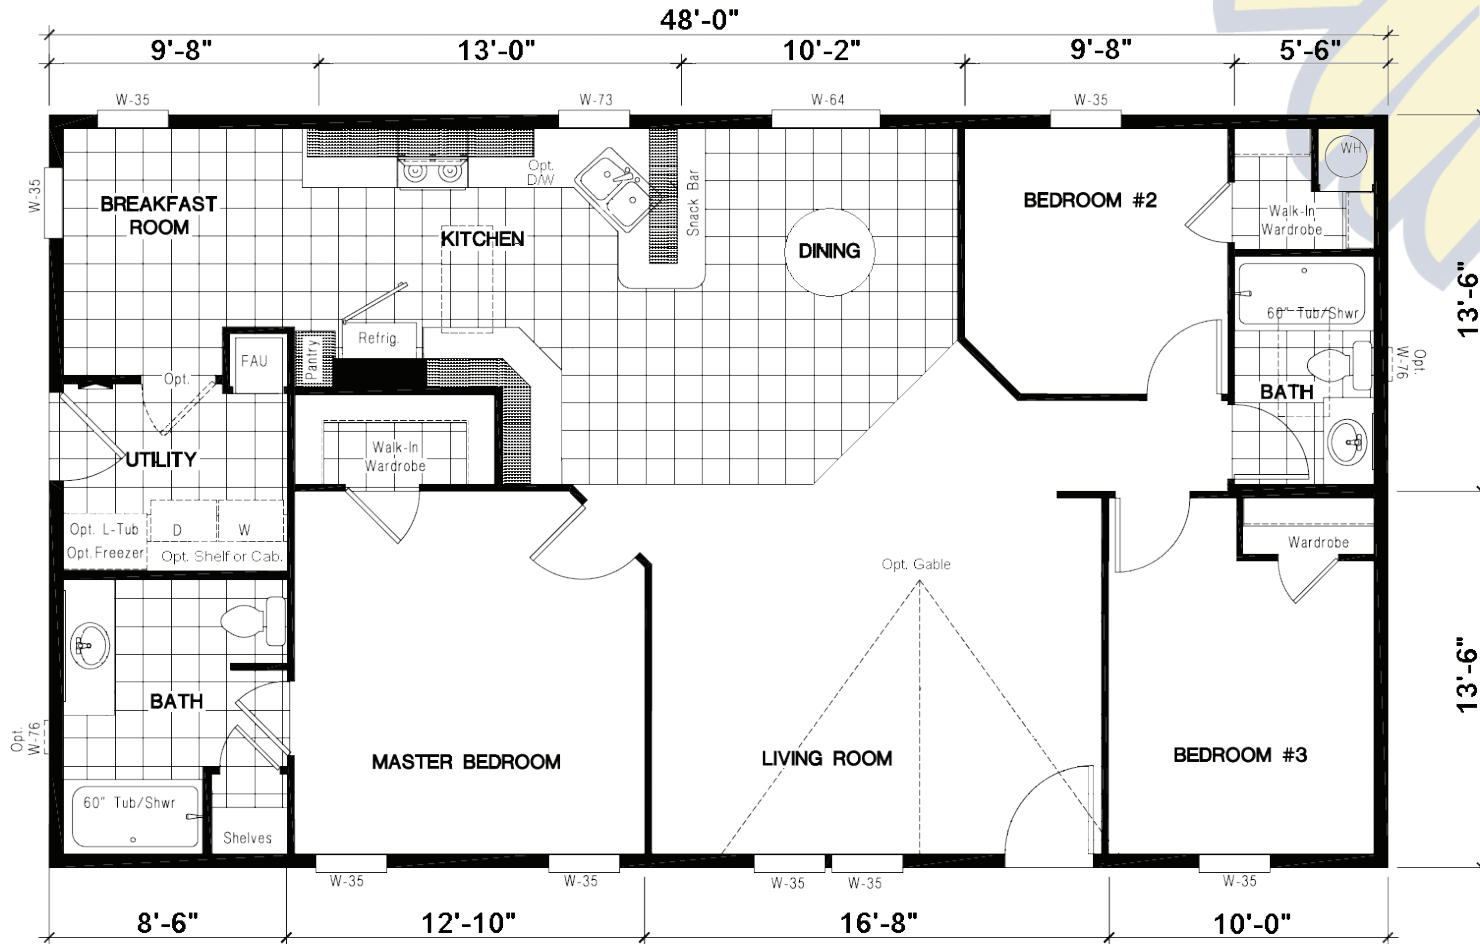

GS 484F 27x48 1,296 sq. ft.

Siskiyou Ridge

THE GOLD STANDARD

GOLD SERIES STANDARD FEATURES

CONSTRUCTION FEATURES

- 2x8 Floor Joists -16" O.C.
- 2x6 Exterior Walls -16" O.C.
- 4" Set-Back Frame
- 25 Year Fiberglass Comp Shingles
- 19/32" OSB T&G Floor Decking
- In-Floor Waste Plumbing
- Kiln Dried Framing Lumber
- 90" Sidewall (Multi Section Models)
- 30# Roof Load
- True 3/12 Roof Pitch (4:12 pitch single sections)
- Vaulted Ceilings (8' Flat single section homes)

EXTERIOR FEATURES

- LP Smart Panel Siding w/5/50 year warranty
- Whole House Moisture Barrier Wrap
- 2x8 Rough Sawn Eave Fascia
- 36" Front and Rear Doors
- Continuous Eave Soffit Venting
- Ridge Style Roof Venting
- 4" Window Trim
- Extended Eaves and Overhangs
- Exterior GFI Receptacle (1)

ENERGY SAVING FEATURES

- Low-E Dual Pane Windows
- R-30 Ceiling Insulation, Blown-in
- R-11 Exterior Wall Insulation
- R-22 Floor Insulation

INTERIOR FEATURES

- Tape and Texture Drywall Throughout
- Square Sheetrock Corners
- Brocade Style Ceiling Drywall Finish
- Flat Panel Cabinet Doors (MDF Frame)
- Mortised Passage Door Hinges
- No-Wax Vinyl Flooring (Kit, Utility, Baths)
- 5# Carpet Pad
- Mantra Carpet - 16oz.
- Bedroom Ceiling Lights (Double Bulb)
- Baseboard Molding in Lino Areas
- Metal Mini Blinds
- Laminated Counter Tops w/Splash
- Vented Wardrobe & Linen Shelving
- Nickel Hardware Throughout
- 2-Panel Interior Doors
- Wood Window Sills w/Apron Accent