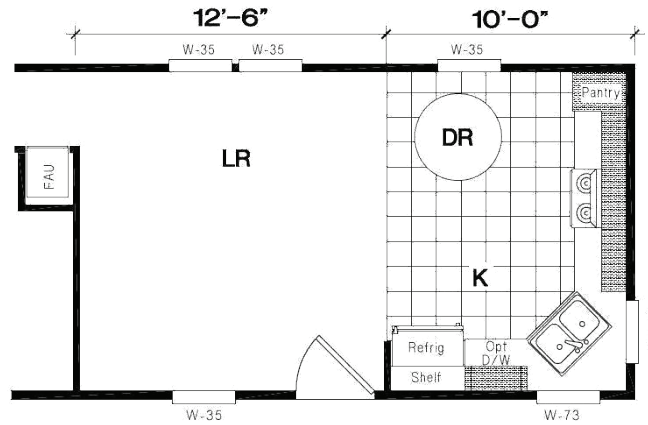

GS 481M 14x48 648 sq. ft.

OPT. EAT-IN KITCHEN

OPT. END KITCHEN

OPT. END EAT-IN KITCHEN

OPT. PORCH

Myrtle

THE GOLD STANDARD

GOLD SERIES STANDARD FEATURES

CONSTRUCTION FEATURES

- 2x8 Floor Joists -16" O.C.
- 2x6 Exterior Walls -16" O.C.
- 4" Set-Back Frame
- 25 Year Fiberglass Comp Shingles
- 19/32" OSB T&G Floor Decking
- In-Floor Waste Plumbing
- Kiln Dried Framing Lumber
- 90" Sidewall (Multi Section Models)
- 30# Roof Load
- True 3/12 Roof Pitch (4:12 pitch single sections)
- Vaulted Ceilings (8' Flat single section homes)