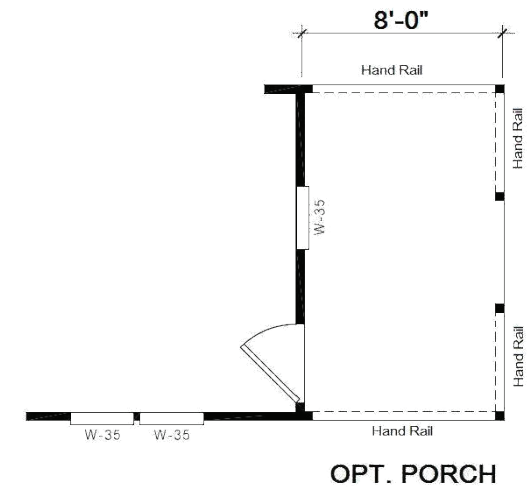

GS 481M 14x48 648 sq. ft.

OPT. EAT-IN KITCHEN

OPT. END KITCHEN

OPT. END EAT-IN KITCHEN

OPT. PORCH

Myrtle

THE GOLD STANDARD

GOLD SERIES STANDARD FEATURES

CONSTRUCTION FEATURES

- 2x8 Floor Joists -16" O.C.
- 2x6 Exterior Walls -16" O.C.
- 4" Set-Back Frame
- 25 Year Fiberglass Comp Shingles
- 19/32" OSB T&G Floor Decking
- In-Floor Waste Plumbing
- Kiln Dried Framing Lumber
- 90" Sidewall (Multi Section Models)
- 30# Roof Load
- True 3/12 Roof Pitch (4:12 pitch single sections)
- Vaulted Ceilings (8' Flat single section homes)