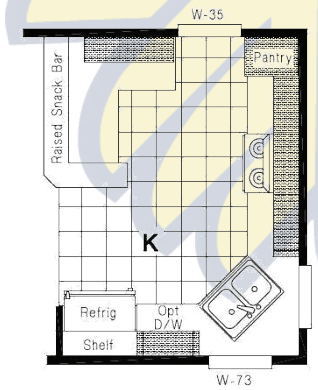

GS 481M 14x48 648 sq. ft.

OPT. EAT-IN KITCHEN

OPT. END KITCHEN

OPT. END EAT-IN KITCHEN

OPT. PORCH

Myrtle

THE GOLD STANDARD

GOLD SERIES STANDARD FEATURES