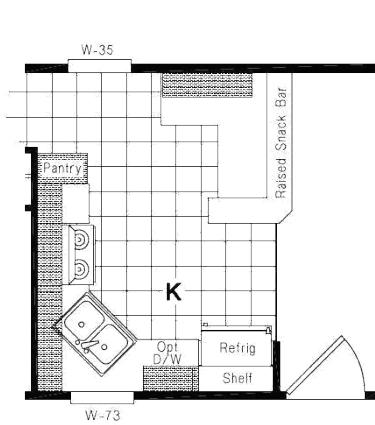

GS 481M 14x48 648 sq. ft.

OPT. EAT-IN KITCHEN

OPT. END KITCHEN

OPT. END EAT-IN KITCHEN

OPT. PORCH

Myrtle

THE GOLD STANDARD

GOLD SERIES STANDARD FEATURES

CONSTRUCTION FEATURES

- 2x8 Floor Joists -16" O.C.
- 2x6 Exterior Walls -16" O.C.
- 4" Set-Back Frame
- 25 Year Fiberglass Comp Shingles
- 19/32" OSB T&G Floor Decking
- In-Floor Waste Plumbing
- Kiln Dried Framing Lumber
- 90" Sidewall (Multi Section Models)
- 30# Roof Load
- True 3/12 Roof Pitch (4:12 pitch single sections)
- Vaulted Ceilings (8' Flat single section homes)