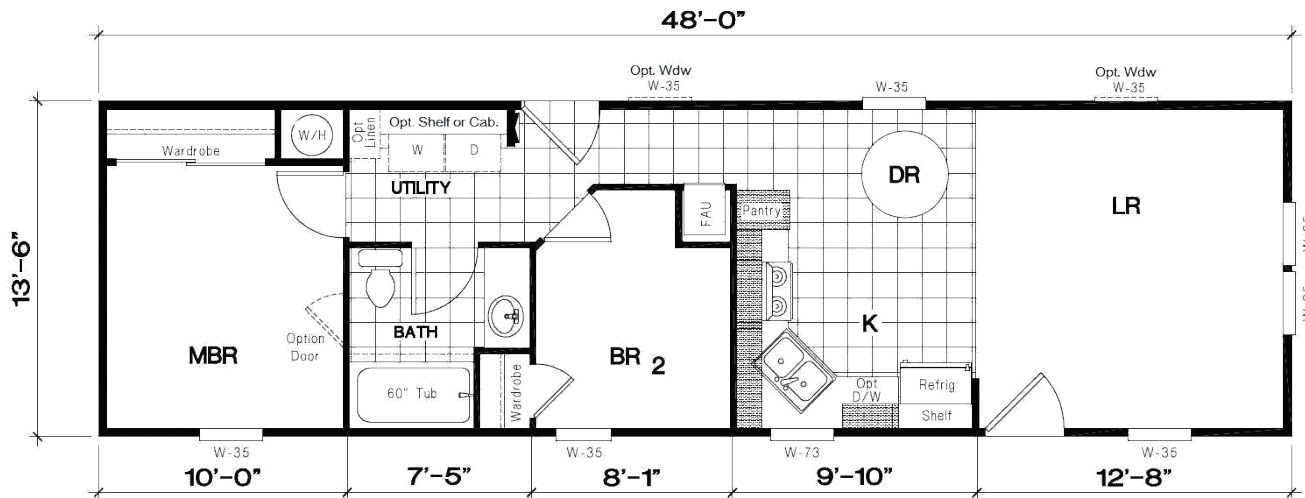

GS 481M 14x48 648 sq. ft.

OPT. EAT-IN KITCHEN

OPT. END KITCHEN

OPT. END EAT-IN KITCHEN

OPT. PORCH

Myrtle

THE GOLD STANDARD

GOLD SERIES STANDARD FEATURES

CONSTRUCTION FEATURES

- 2x8 Floor Joists -16" O.C.
- 2x6 Exterior Walls -16" O.C.
- 4" Set-Back Frame
- 25 Year Fiberglass Comp Shingles
- 19/32" OSB T&G Floor Decking
- In-Floor Waste Plumbing
- Kiln Dried Framing Lumber
- 90" Sidewall (Multi Section Models)
- 30# Roof Load
- True 3/12 Roof Pitch (4:12 pitch single sections)
- Vaulted Ceilings (8' Flat single section homes)