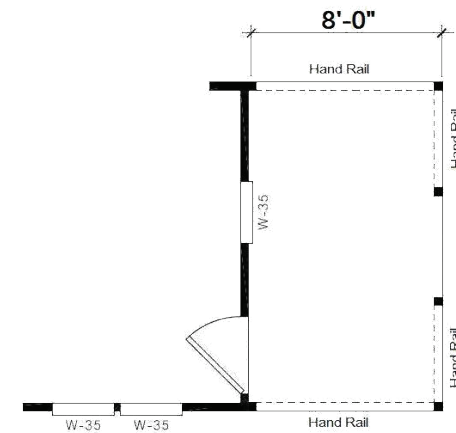

# GS 401M 14x40 540 sq. ft.

OPT. BAY WINDOW

OPT. PORCH