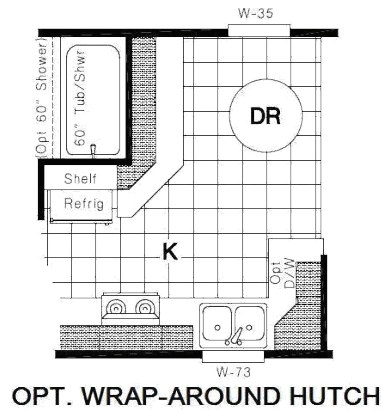

# GS 401M 14x40 540 sq. ft.

OPT. BAY WINDOW

OPT. PORCH