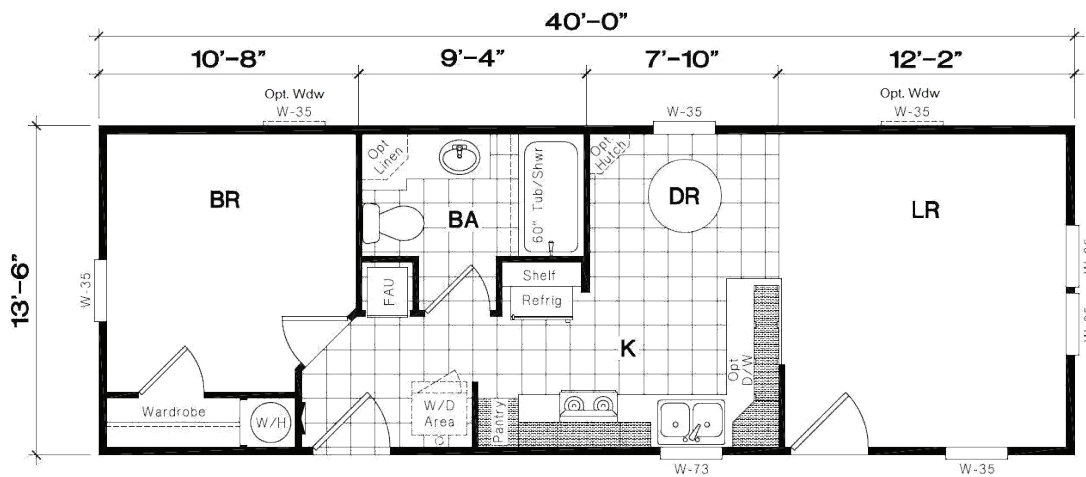

# GS 401M 14x40 540 sq. ft.

OPT. BAY WINDOW

OPT. PORCH