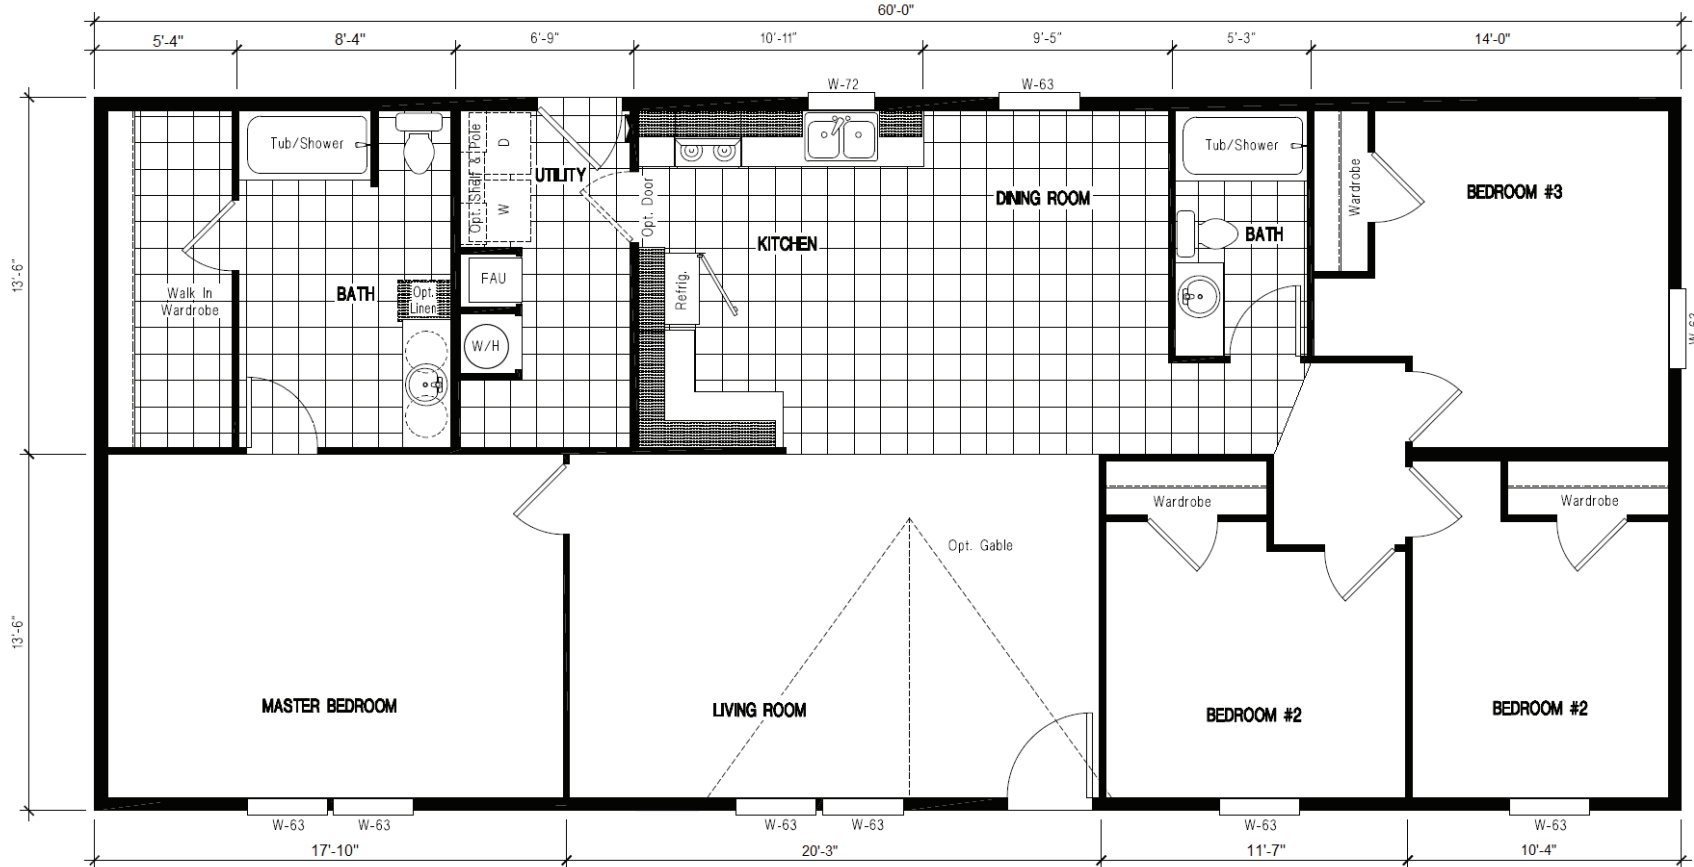

DRM 601F 27x60 1,620 sq. ft.

DREAM SERIES

DREAM 27x60 DRM 601F
FOUR BEDROOM, TWO BATH - 1,620 SQ. FT.

THE DREAM SERIES

DREAM SERIES STANDARD FEATURES

CONSTRUCTION FEATURES

- 2x6 Floor Joists -19" O.C.
- 2x4 Exterior Walls -16" O.C.
- 25 Year Fiberglass Comp Shingles
- 19/32" OSB T&G Floor Decking
- In-Floor Waste Plumbing
- Kiln Dried Framing Lumber
- 96" Sidewall (Flat Ceiling)
- 20# Roof Load
- True 3/12 Roof Pitch (4:12 pitch single sections)

EXTERIOR FEATURES

- LP Smart Panel Siding w/5/50 year warranty
- 8" Cement Eave Fascia
- 36" Front and Rear Doors
- Continuous Eave Soffit Venting
- Ridge Style Roof Venting
- 4" Window Trim
- Exterior GFI Receptacle (1)

ENERGY SAVING FEATURES

- Dual Pane Vinyl Framed Windows
- R-30 Ceiling Insulation
- R-11 Exterior Wall Insulation
- R-22 Floor Insulation
- Blown-in Ceiling Insulation

INTERIOR FEATURES

- Tape and Texture Drywall Throughout
- Square Sheetrock Corners
- Brocade Style Ceiling Drywall Finish
- Cabinet Doors Flat Panel (MDF Frame)
- No-Wax Vinyl Flooring (Kitchen, Utility Room, Baths)
- 5# Carpet Pad
- Moxie 13oz Carpet
- Baseboard Molding in Lino Areas
- Laminated Counter Tops & Edge
- Vented Wardrobe & Linen Shelving
- Flat Panel Interior Doors
- Nickel Hardware Throughout