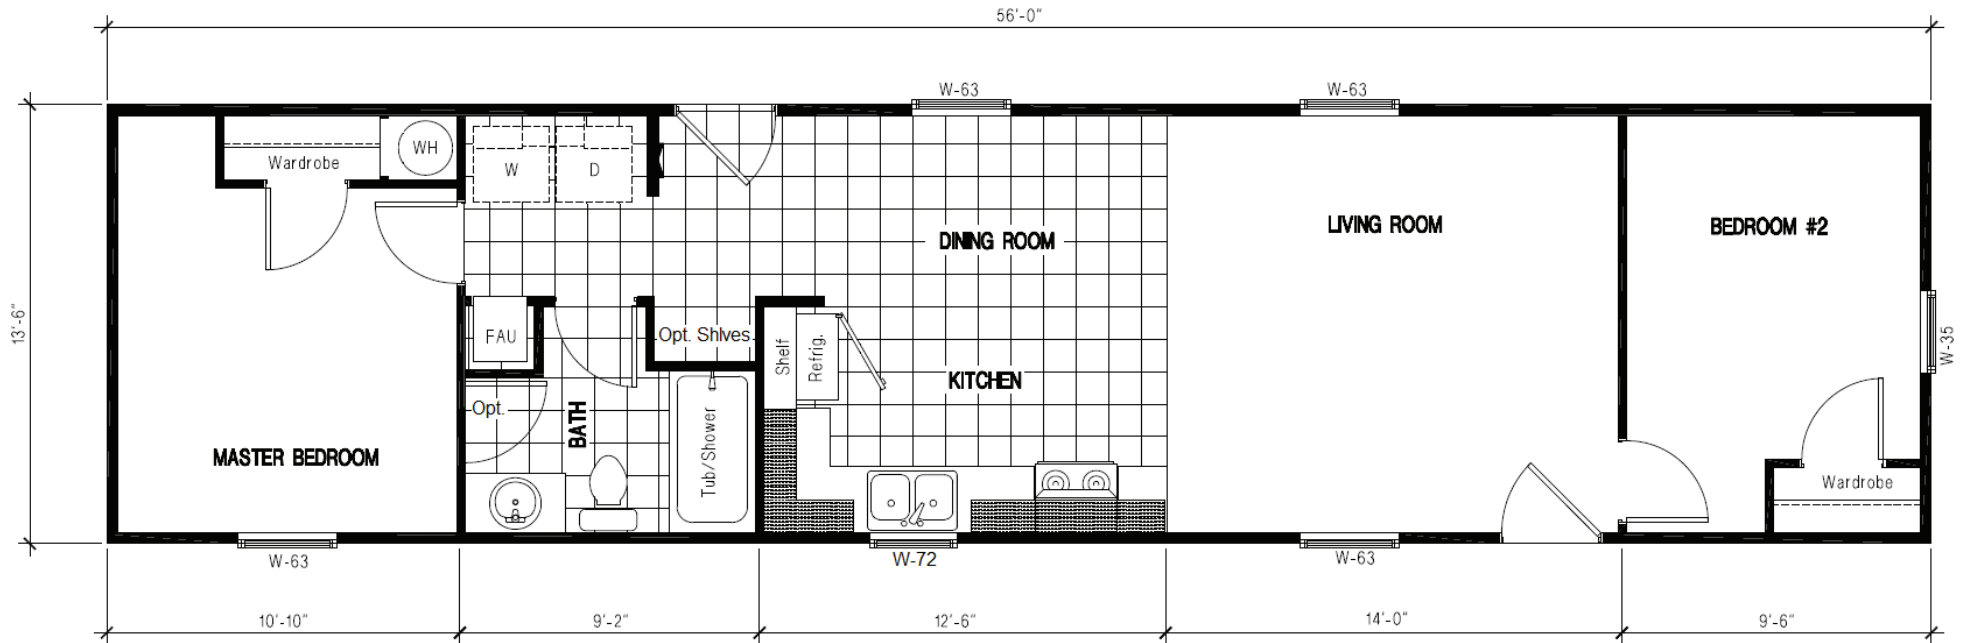

DRM 562M 14x56 756 sq. ft.

DREAM SERIES

DREAM 14x56 DRM 562M
TWO BEDROOM, ONE BATH - 756 SQ. FT.

THE DREAM SERIES

DREAM SERIES STANDARD FEATURES

CONSTRUCTION FEATURES

- 2x6 Floor Joists -19" O.C.
- 2x4 Exterior Walls -16" O.C.
- 25 Year Fiberglass Comp Shingles
- 19/32" OSB T&G Floor Decking
- In-Floor Waste Plumbing
- Kiln Dried Framing Lumber
- 96" Sidewall (Flat Ceiling)
- 20# Roof Load
- True 3/12 Roof Pitch (4:12 pitch single sections)

ENERGY SAVING FEATURES

- Dual Pane Vinyl Framed Windows
- R-30 Ceiling Insulation
- R-11 Exterior Wall Insulation
- R-22 Floor Insulation
- Blown-in Ceiling Insulation

INTERIOR FEATURES

- Tape and Texture Drywall Throughout
- Square Sheetrock Corners
- Brocade Style Ceiling Drywall Finish
- Cabinet Doors Flat Panel (MDF Frame)
- No-Wax Vinyl Flooring (Kitchen, Utility Room, Baths)
- 5# Carpet Pad
- Moxie 13oz Carpet
- Baseboard Molding in Lino Areas
- Laminated Counter Tops & Edge
- Vented Wardrobe & Linen Shelving
- Flat Panel Interior Doors
- Nickel Hardware Throughout