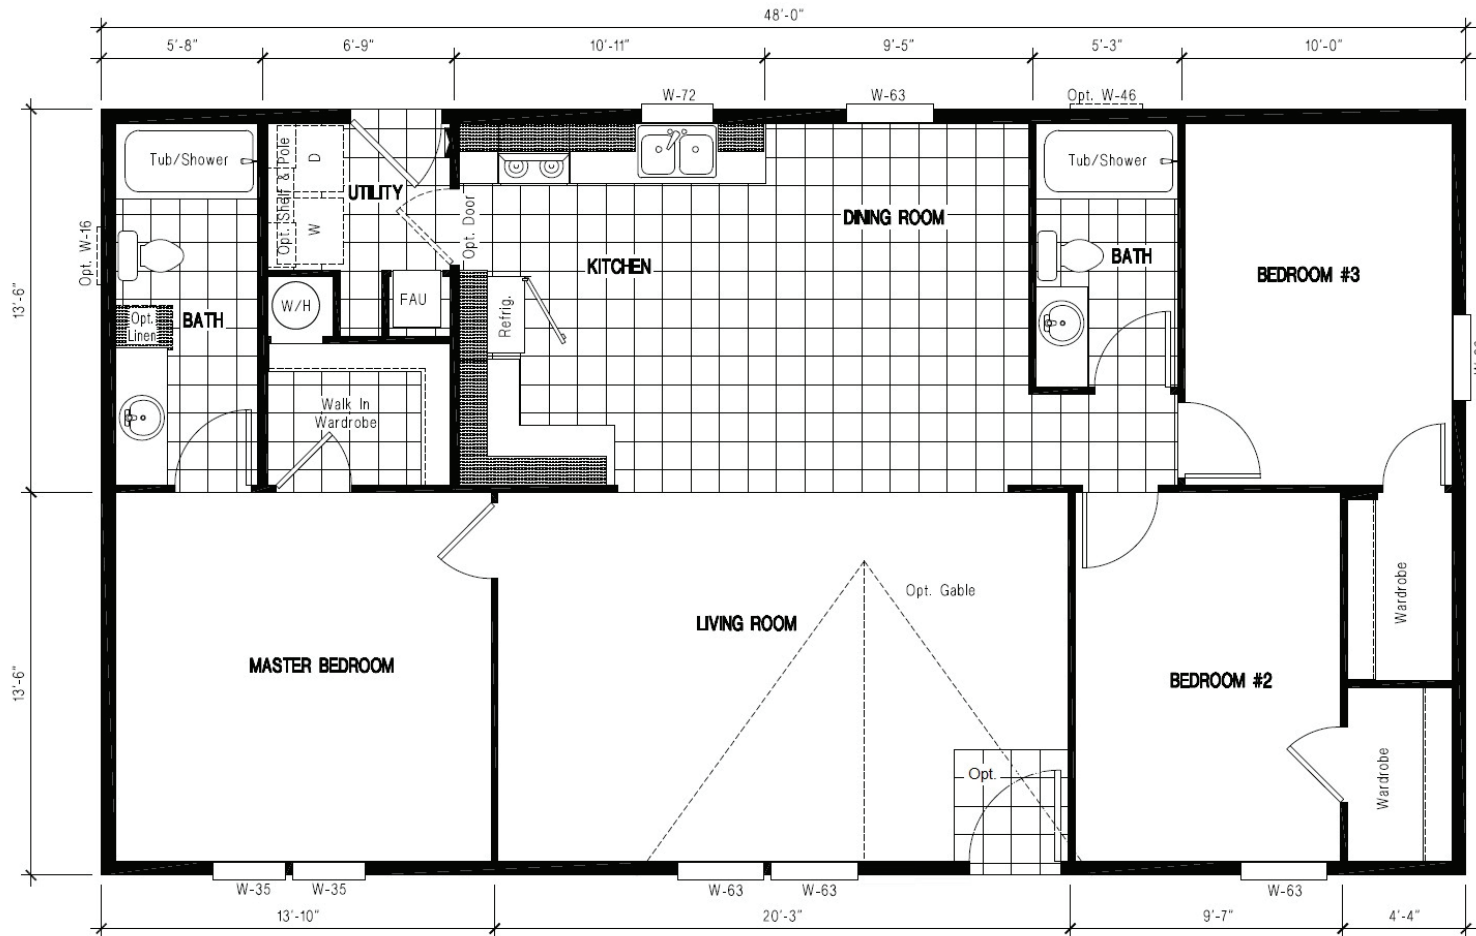

DRM 481F 27x48 1,296 sq. ft.

DREAM SERIES

DREAM 27x48 DRM 481F
THREE BEDROOM, TWO BATH - 1,296 SQ. FT.

THE DREAM SERIES

DREAM SERIES STANDARD FEATURES

CONSTRUCTION FEATURES

- 2x6 Floor Joists -19" O.C.
- 2x4 Exterior Walls -16" O.C.
- 25 Year Fiberglass Comp Shingles
- 19/32" OSB T&G Floor Decking
- In-Floor Waste Plumbing
- Kiln Dried Framing Lumber
- 96" Sidewall (Flat Ceiling)
- 20# Roof Load
- True 3/12 Roof Pitch (4:12 pitch single sections)

EXTERIOR FEATURES

- LP Smart Panel Siding w/5/50 year warranty
- 8" Cement Eave Fascia
- 36" Front and Rear Doors
- Continuous Eave Soffit Venting
- Ridge Style Roof Venting
- 4" Window Trim
- Exterior GFI Receptacle (1)

ENERGY SAVING FEATURES

- Dual Pane Vinyl Framed Windows
- R-30 Ceiling Insulation
- R-11 Exterior Wall Insulation
- R-22 Floor Insulation
- Blown-in Ceiling Insulation

INTERIOR FEATURES

- Tape and Texture Drywall Throughout
- Square Sheetrock Corners
- Brocade Style Ceiling Drywall Finish
- Cabinet Doors Flat Panel (MDF Frame)
- No-Wax Vinyl Flooring (Kitchen, Utility Room, Baths)
- 5# Carpet Pad
- Moxie 13oz Carpet
- Baseboard Molding in Lino Areas
- Laminated Counter Tops & Edge
- Vented Wardrobe & Linen Shelving
- Flat Panel Interior Doors
- Nickel Hardware Throughout