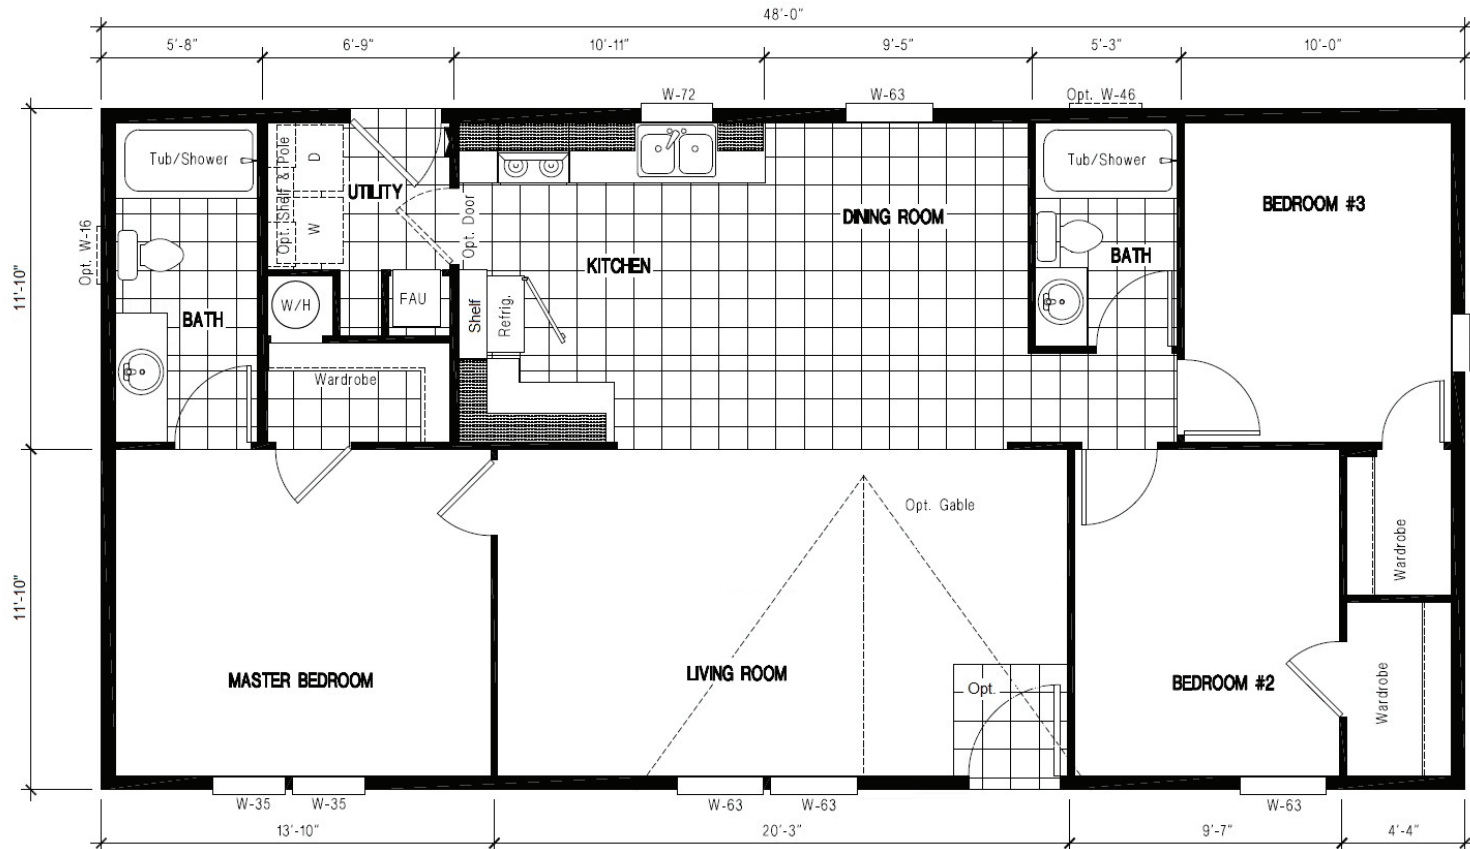

DRM 481A 24x48 1,152 sq. ft.

DREAM SERIES

DREAM 24x48 DRM 481A
THREE BEDROOM, TWO BATH - 1,152 SQ. FT.

THE DREAM SERIES

DREAM SERIES STANDARD FEATURES

CONSTRUCTION FEATURES

- 2x6 Floor Joists -19" O.C.
- 2x4 Exterior Walls -16" O.C.
- 25 Year Fiberglass Comp Shingles
- 19/32" OSB T&G Floor Decking
- In-Floor Waste Plumbing
- Kiln Dried Framing Lumber
- 96" Sidewall (Flat Ceiling)
- 20# Roof Load
- True 3/12 Roof Pitch (4:12 pitch single sections)

EXTERIOR FEATURES

- LP Smart Panel Siding w/5/50 year warranty
- 8" Cement Eave Fascia
- 36" Front and Rear Doors
- Continuous Eave Soffit Venting
- Ridge Style Roof Venting
- 4" Window Trim
- Exterior GFI Receptacle (1)

ENERGY SAVING FEATURES

- Dual Pane Vinyl Framed Windows
- R-30 Ceiling Insulation
- R-11 Exterior Wall Insulation
- R-22 Floor Insulation
- Blown-in Ceiling Insulation

INTERIOR FEATURES

- Tape and Texture Drywall Throughout
- Square Sheetrock Corners
- Brocade Style Ceiling Drywall Finish
- Cabinet Doors Flat Panel (MDF Frame)
- No-Wax Vinyl Flooring (Kitchen, Utility Room, Baths)
- 5# Carpet Pad
- Moxie 13oz Carpet
- Baseboard Molding in Lino Areas
- Laminated Counter Tops & Edge
- Vented Wardrobe & Linen Shelving
- Flat Panel Interior Doors
- Nickel Hardware Throughout