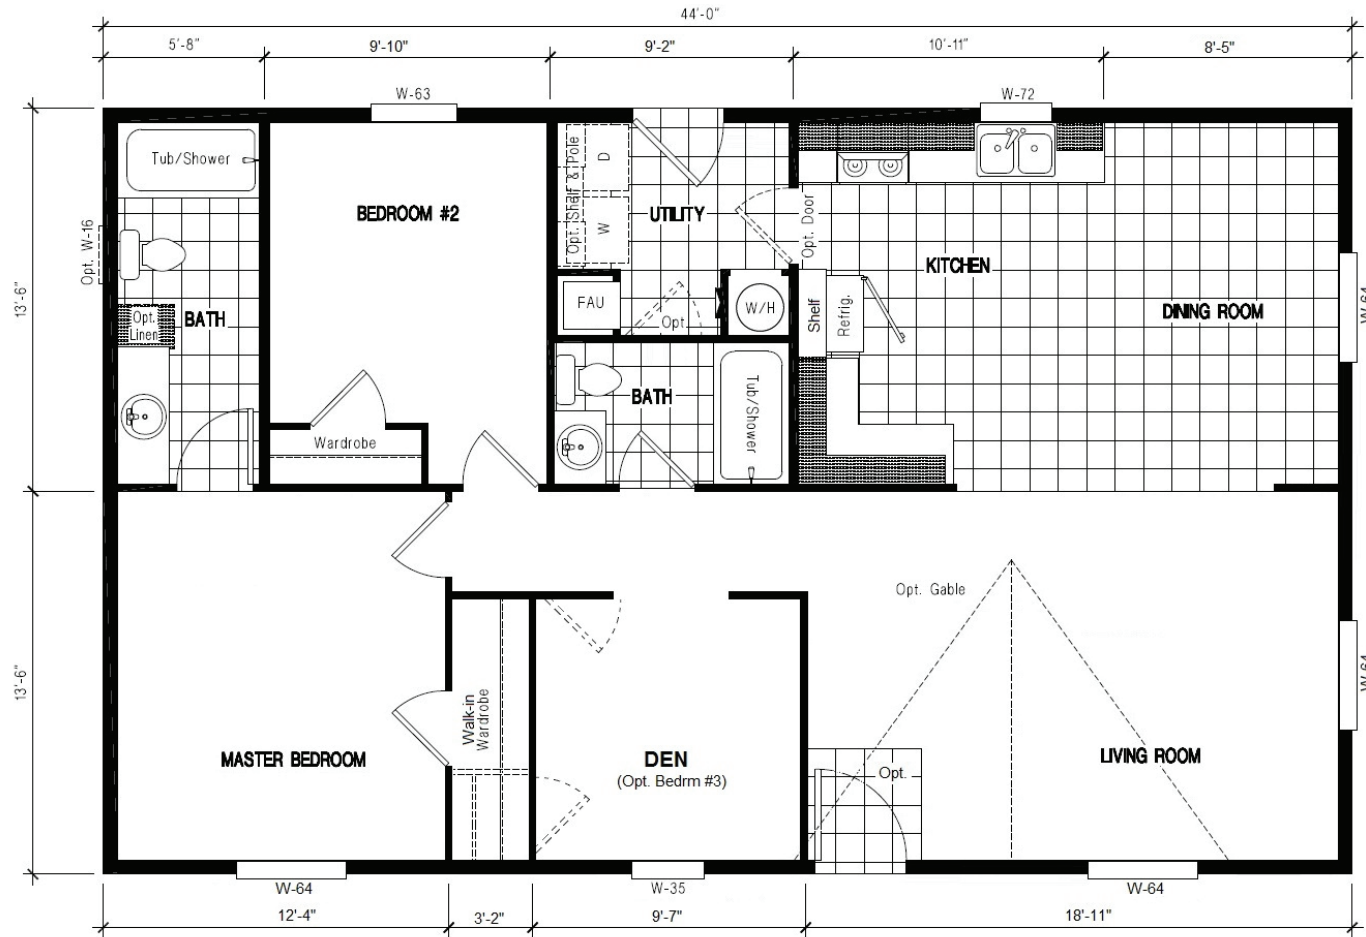

DRM 44F 27x44 1,188 sq. ft.

DREAM SERIES

DREAM 27x44 DRM 44F
TWO BEDROOM, TWO BATH, DEN - 1,188 SQ. FT.

THE DREAM SERIES

DREAM SERIES STANDARD FEATURES

CONSTRUCTION FEATURES

- 2x6 Floor Joists -19" O.C.
- 2x4 Exterior Walls -16" O.C.
- 25 Year Fiberglass Comp Shingles
- 19/32" OSB T&G Floor Decking
- In-Floor Waste Plumbing
- Kiln Dried Framing Lumber
- 96" Sidewall (Flat Ceiling)
- 20# Roof Load
- True 3/12 Roof Pitch (4:12 pitch single sections)

EXTERIOR FEATURES

- LP Smart Panel Siding w/5/50 year warranty
- 8" Cement Eave Fascia
- 36" Front and Rear Doors
- Continuous Eave Soffit Venting
- Ridge Style Roof Venting
- 4" Window Trim
- Exterior GFI Receptacle (1)

ENERGY SAVING FEATURES

- Dual Pane Vinyl Framed Windows
- R-30 Ceiling Insulation
- R-11 Exterior Wall Insulation
- R-22 Floor Insulation
- Blown-in Ceiling Insulation

INTERIOR FEATURES

- Tape and Texture Drywall Throughout
- Square Sheetrock Corners
- Brocade Style Ceiling Drywall Finish
- Cabinet Doors Flat Panel (MDF Frame)
- No-Wax Vinyl Flooring (Kitchen, Utility Room, Baths)
- 5# Carpet Pad
- Moxie 13oz Carpet
- Baseboard Molding in Lino Areas
- Laminated Counter Tops & Edge
- Vented Wardrobe & Linen Shelving
- Flat Panel Interior Doors
- Nickel Hardware Throughout