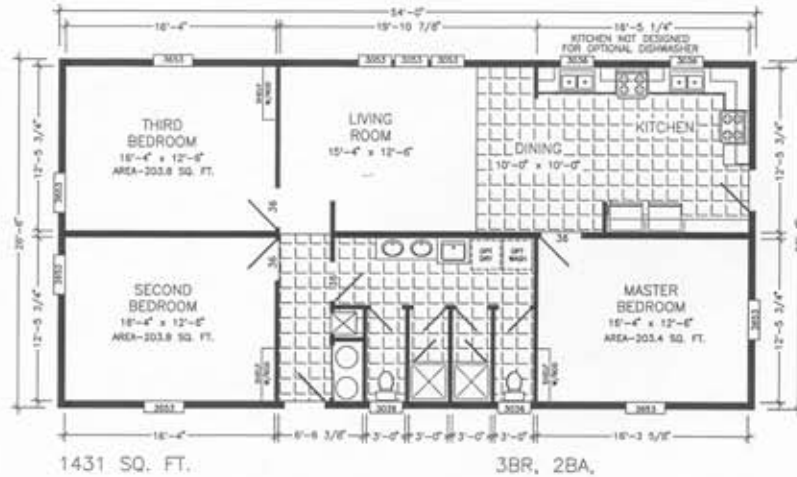

Farmworker Housing Units

3 Bedroom Unit - 12 person

4 Bedroom Unit - 8 person

8-Bedroom Duplex - 16 person

Columbia Manufactured Homes

columbiamfghomes.com • Oregon: 877 856-4663 • Washington: 877-446-0917