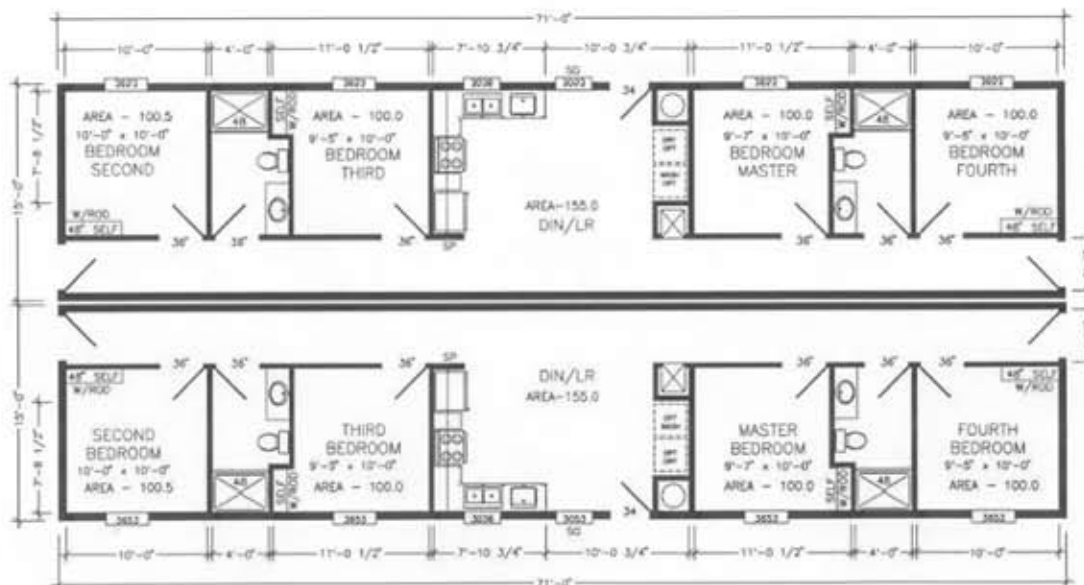

Farmworker Housing Units

3 Bedroom Unit - 12 person

4 Bedroom Unit - 8 person

8-Bedroom Duplex - 16 person

Columbia Manufactured Homes

columbiamfghomes.com • Oregon: 877 856-4663 • Washington: 877-446-0917